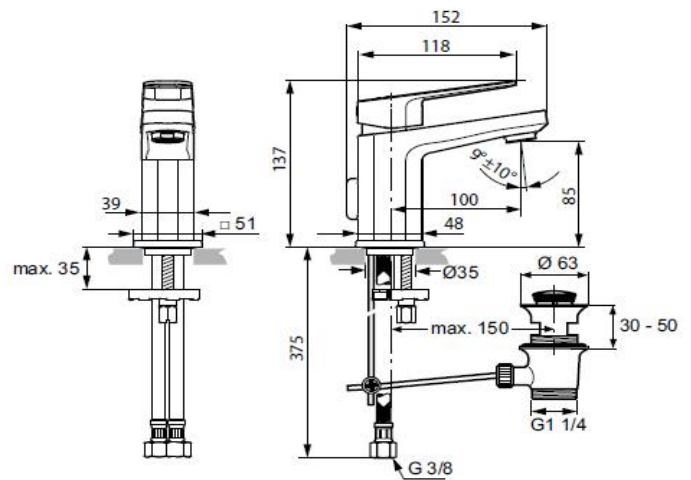

Designer: Artefakt

Description

Tonic II basin mixer with **maximum 5lt/min flow-rate**, 28 mm cartridge, hot water limiter, flexible hoses G3/8", Easy-fix, adjustable cascade aerator M24x1, metal handle, pop-up rod and metal pop-up waste, noise class 1, chrome

Tonic II piccolo basin mixer with **maximum 5lt/min flow-rate**, 28 mm cartridge, hot water limiter, flexible hoses G3/8", Easy-fix, adjustable cascade aerator M24x1, metal handle, pop-up rod and metal pop-up waste, noise class 1, chrome

Product

Basin mixer, 5lt/min flow rate
Basin mixer piccolo, 5lt/min flow rate

Article-No.

A6326AA
A6330AA

Finishes

AA Chrome

A 6326 ..

A 6330 ..