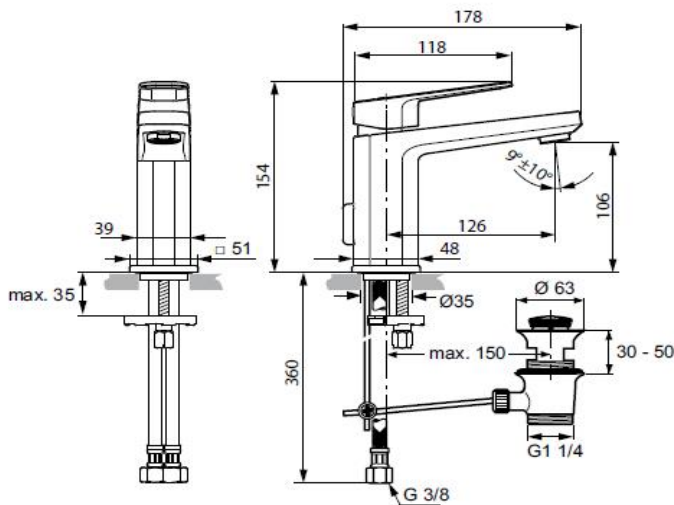

Designer: Artefakt

Description

Tonic II basin mixer with **maximum 5lt/min flow-rate**, 28 mm cartridge, hot water limiter, flexible hoses G3/8", Easy-fix, adjustable cascade aerator M24x1, metal handle, pop-up rod and metal pop-up waste, noise class 1, chrome

Tonic II piccolo basin mixer with **maximum 5lt/min flow-rate**, 28 mm cartridge, hot water limiter, flexible hoses G3/8", Easy-fix, adjustable cascade aerator M24x1, metal handle, pop-up rod and metal pop-up waste, noise class 1, chrome

Product

Basin mixer, 5lt/min flow rate
Basin mixer piccolo, 5lt/min flow rate

Article-No.

A6326AA
A6330AA

Finishes

AA Chrome

A 6326 ..

A 6330 ..