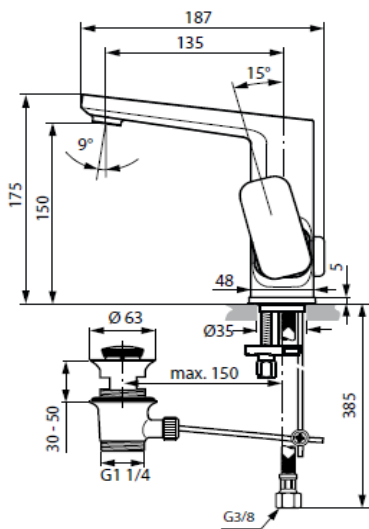

Designer: Artefakt

Description

Tonic II basin mixer high spout with **maximum 5lt/min flow rate**, 28 mm cartridge, hot water limiter, flexible hoses G3/8", Easy-fix, adjustable cascade aerator M24x1, metal handle, pop-up rod and metal pop-up waste, noise class 1, chrome

Tonic II vessel mixer with **maximum 5lt/min flow rate**, 28 mm cartridge, hot water limiter, flexible hoses G3/8", Easy-fix, adjustable cascade aerator M24x1, metal handle, pop-up rod, additional rod in the box and metal pop-up waste, noise class 1, chrome

Product

Basin mixer high spout, 5lt/min flow rate
 Vessel mixer, 5lt/min flow rate

Article-No.

A6332AA
A6328AA

Finishes

AA Chrome

Bathroom
Fittings

A 6332 ..