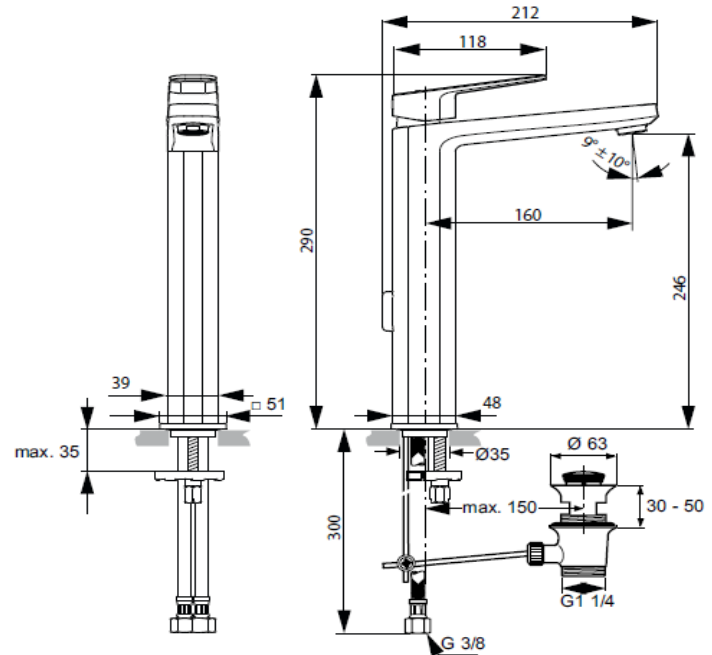

Designer: Artefakt

Description

Tonic II basin mixer high spout with **maximum 5lt/min flow rate**, 28 mm cartridge, hot water limiter, flexible hoses G3/8", Easy-fix, adjustable cascade aerator M24x1, metal handle, pop-up rod and metal pop-up waste, noise class 1, chrome

Tonic II vessel mixer with **maximum 5lt/min flow rate**, 28 mm cartridge, hot water limiter, flexible hoses G3/8", Easy-fix, adjustable cascade aerator M24x1, metal handle, pop-up rod, additional rod in the box and metal pop-up waste, noise class 1, chrome

Product

Basin mixer high spout, 5lt/min flow rate
 Vessel mixer, 5lt/min flow rate

Article-No.

A6332AA
A6328AA

Finishes

AA Chrome

Bathroom
Fittings

A 6332 ..