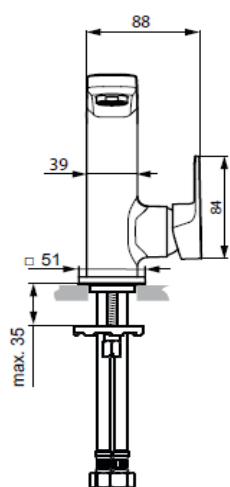

Designer: Artefakt

Description

Tonic II basin mixer high spout with **maximum 5lt/min flow rate**, 28 mm cartridge, hot water limiter, flexible hoses G3/8", Easy-fix, adjustable cascade aerator M24x1, metal handle, pop-up rod and metal pop-up waste, noise class 1, chrome

Tonic II vessel mixer with **maximum 5lt/min flow rate**, 28 mm cartridge, hot water limiter, flexible hoses G3/8", Easy-fix, adjustable cascade aerator M24x1, metal handle, pop-up rod, additional rod in the box and metal pop-up waste, noise class 1, chrome

Product

Basin mixer high spout, 5lt/min flow rate
 Vessel mixer, 5lt/min flow rate

Article-No.

A6332AA
A6328AA

Finishes

AA Chrome

Bathroom
Fittings

A 6332 ..