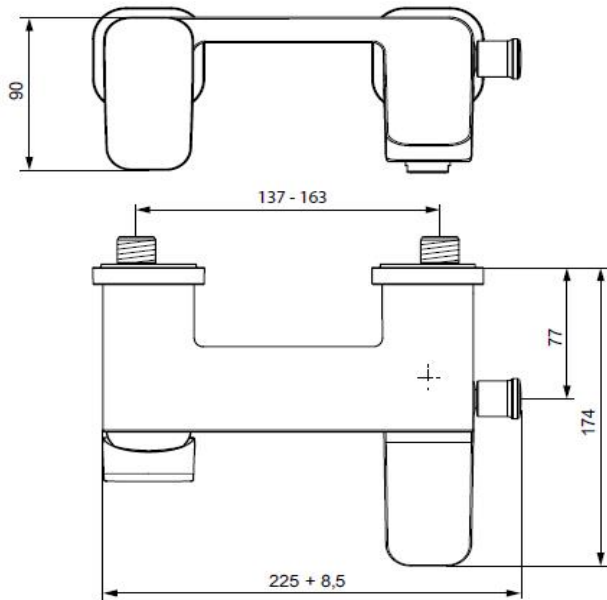

Finishes

AA Chrome

A 6338 ..