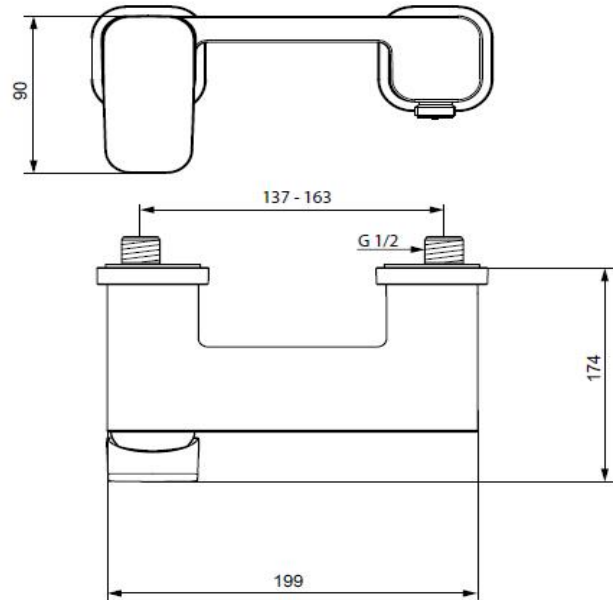

A 6337 ..

Bathroom
Fittings