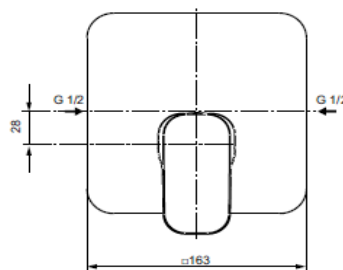

Finishes

- AA Chrome
- NU Neutral