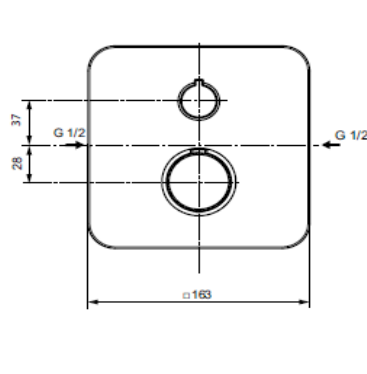

Finishes

- AA Chrome
- NU Neutral