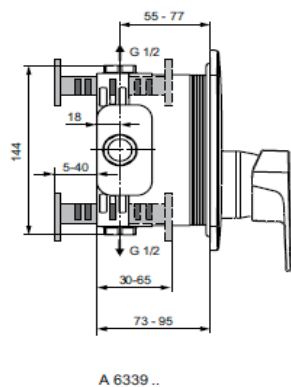

Product

Article-No.

Shower thermostats built-in	A6344AA
Bath & Shower built in mixer	A6340AA
Shower built in mixer	A6339AA

Necessary equipment

Kit 1 Easy-Box	A1000NU
----------------	---------

Finishes

- AA Chrome
- NU Neutral