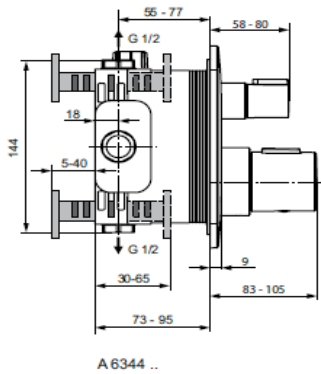

Product

Article-No.

Shower thermostats built-in	A6344AA
Bath & Shower built in mixer	A6340AA
Shower built in mixer	A6339AA

Necessary equipment

Kit 1 Easy-Box	A1000NU
----------------	---------

Finishes

- AA Chrome
- NU Neutral