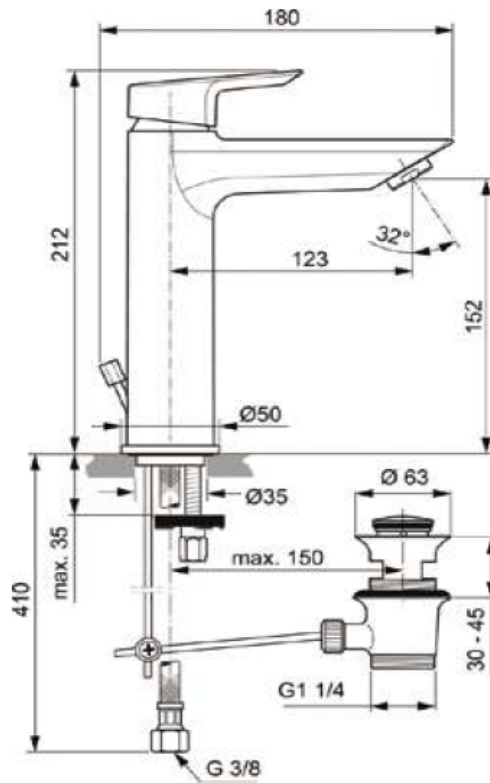

Designer: Artefakt

Description

Tesi basin mixer with 28 mm ceramic cartridge, hot water limiter (separate in pack), flexible hoses G3/8", Easy-fix, cascade aerator M24x1, pop - up rod and metal pop-up waste., chrome.

Tesi basin mixer Grande with a **maximum 5lt/min flow rate**, 28 mm ceramic cartridge, hot water limiter (separate in pack), flexible hoses G3/8", Easy-fix, cascade aerator M24x1, pop - up rod and metal pop-up waste, chrome.

Alternative product

Tesi basin mixer with a **maximum 5lt/min flow rate**, 28 mm Click cartridge, hot water limiter, flexible hoses G3/8", cascade aerator M24x1, pop - up rod and metal pop-up waste, chrome.

Product

Article-No.

Basin mixer	A6555AA
Basin mixer Grande, 5lt/min flow rate	A6563AA

Alternative product

Basin mixer, 5lt/min flow rate	A6557AA

Finishes

AA Chrome

Bathroom
Fittings

A6563..