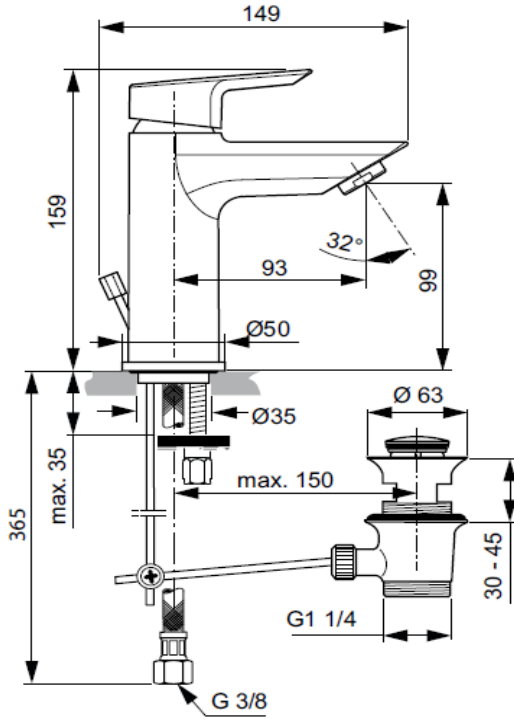

Finishes

AA Chrome

Bathroom
Fittings

A 6555 ..