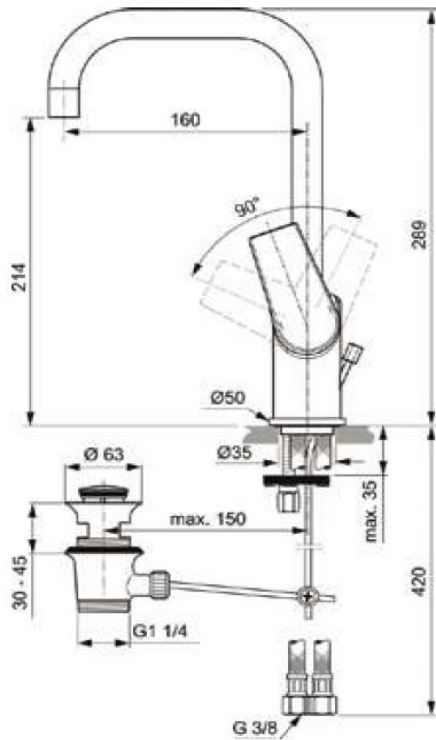

Designer: Artefakt

Description

Tesi basin mixer with high tubular spout, with a **maximum 5lt/min flow rate**, 28 mm ceramic cartridge, hot water limiter (separate in pack), flexible hoses G3/8", Easy-fix, cascade aerator, pop-up rod and metal pop-up waste, chrome.

Tesi vessel mixer with a **maximum 5lt/min flow-rate**, 28 mm ceramic cartridge, hot water limiter (separate in pack), flexible hoses G3/8", Easy-fix, cascade aerator M24x1, pop-up rod and metal pop-up waste, chrome.

Product

Basin mixer with high tubular spout
Vessel mixer

Article-No.

A6571AA
A6573AA

Finishes

AA Chrome

A6571..

A6573..