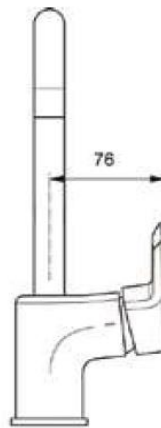

Designer: Artefakt

Description

Tesi basin mixer with high tubular spout, with a **maximum 5lt/min flow rate**, 28 mm ceramic cartridge, hot water limiter (separate in pack), flexible hoses G3/8", Easy-fix, cascade aerator, pop-up rod and metal pop-up waste, chrome.

Tesi vessel mixer with a **maximum 5lt/min flow-rate**, 28 mm ceramic cartridge, hot water limiter (separate in pack), flexible hoses G3/8", Easy-fix, cascade aerator M24x1, pop-up rod and metal pop-up waste, chrome.

Product

Basin mixer with high tubular spout
Vessel mixer

Article-No.

A6571AA
A6573AA

Finishes

AA Chrome

A6571..

A6573..