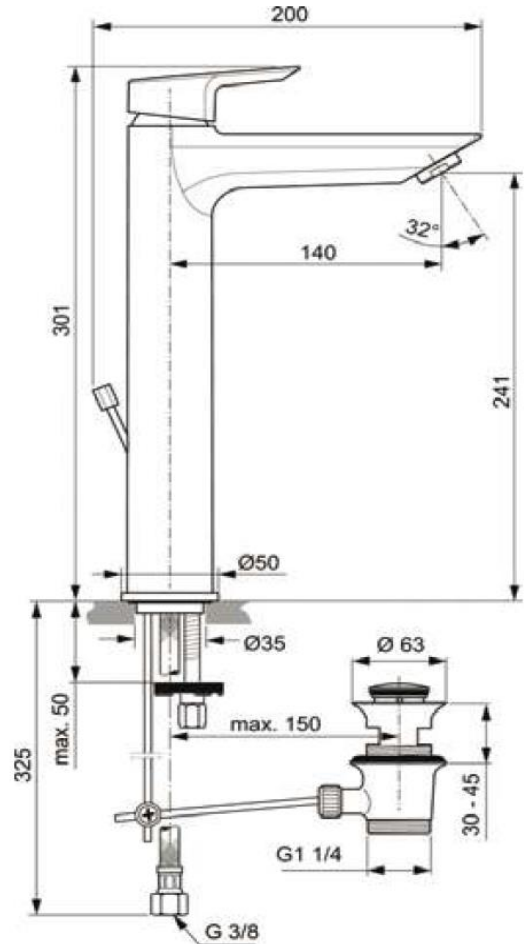

Designer: Artefakt

Description

Tesi basin mixer with high tubular spout, with a **maximum 5lt/min flow rate**, 28 mm ceramic cartridge, hot water limiter (separate in pack), flexible hoses G3/8", Easy-fix, cascade aerator, pop-up rod and metal pop-up waste, chrome.

Tesi vessel mixer with a **maximum 5lt/min flow-rate**, 28 mm ceramic cartridge, hot water limiter (separate in pack), flexible hoses G3/8", Easy-fix, cascade aerator M24x1, pop-up rod and metal pop-up waste, chrome.

Product

Basin mixer with high tubular spout
Vessel mixer

Article-No.

A6571AA
A6573AA

Finishes

AA Chrome

A6571..

A6573..