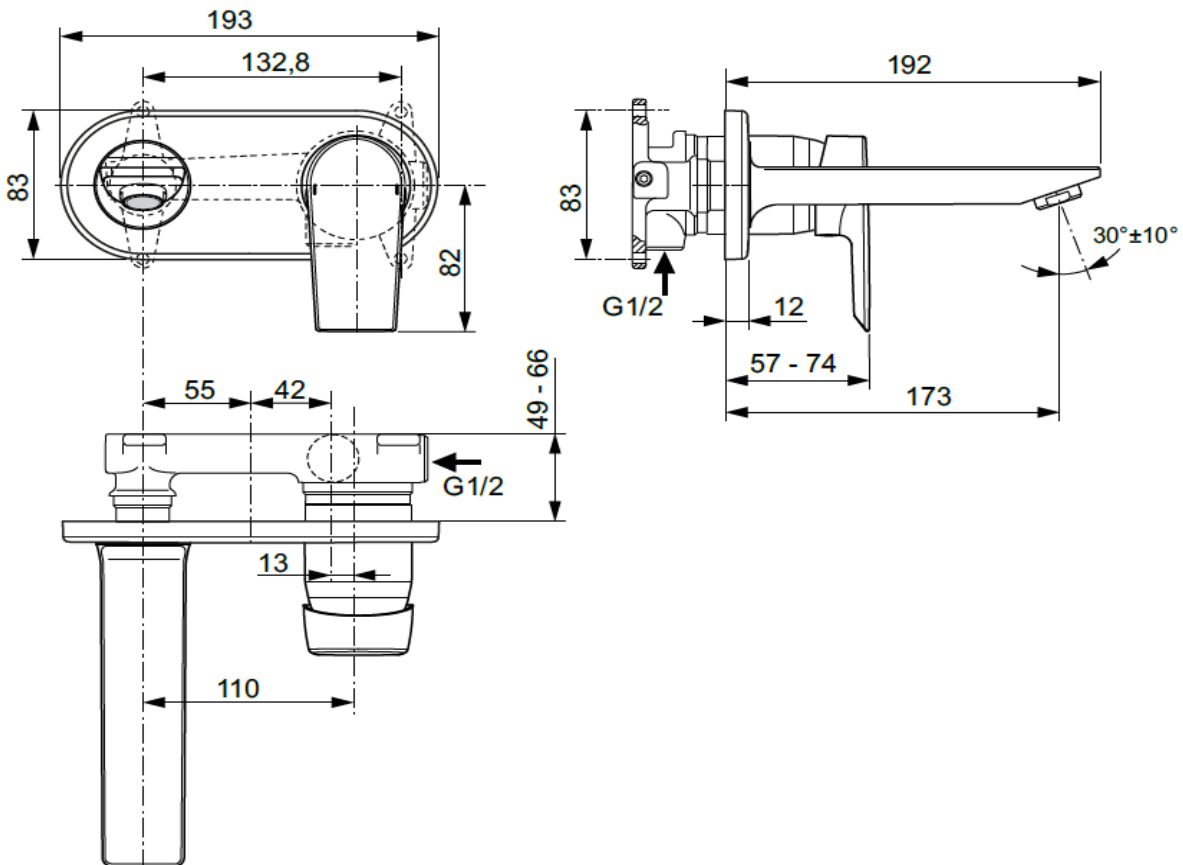

Finishes

- AA Chrome
- NU Neutral