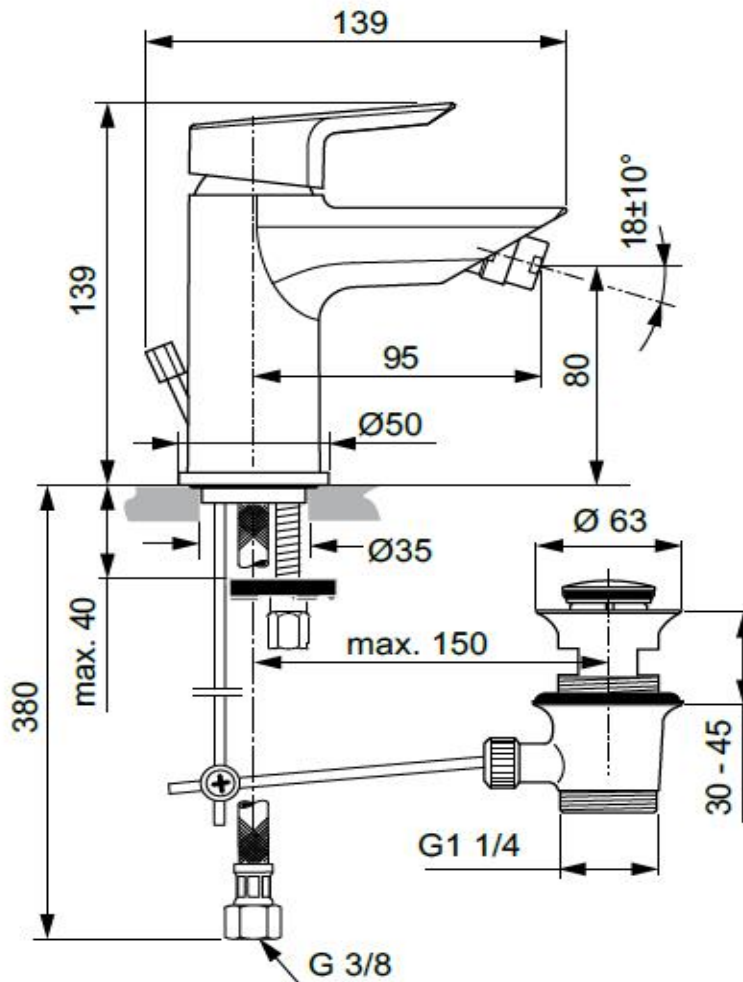

Designer: Artefakt

**Description**

Tesi bidet mixer with 28 mm ceramic cartridge, hot water limiter (separate in pack), Easy fix, flexible hoses G3/8", pop-up rod and metal pop-up waste, chrome.

**Product**

Bidet mixer

**Article-No.**

A6579AA

**Finishes**

AA Chrome

Bathroom Fittings