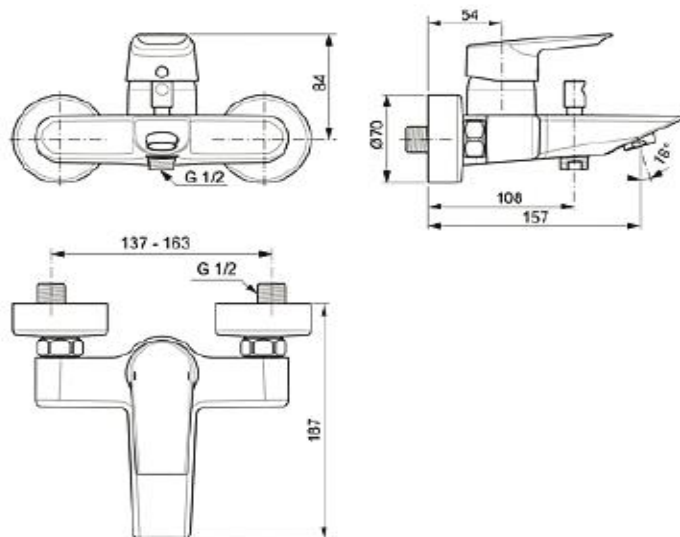

Designer: Artefakt

Description

Tesi bath & shower exposed mixer with 40 mm Click cartridge, hot water limiter, automatic diverter, round escutcheons, S – connectors, check valve, chrome.

Tesi shower exposed with 40 mm Click cartridge, hot water limiter, round escutcheons, S – connectors, check valve, chrome.

Product

Bath & Shower mixer
Shower mixer

Article-No.

A6583AA
A6581AA

Finishes

AA Chrome

Bathroom Fittings

A6338..