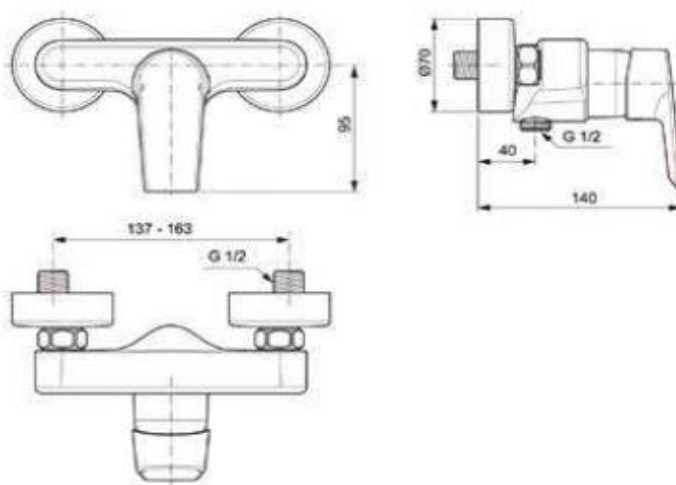

Designer: Artefakt

Description

Tesi bath & shower exposed mixer with 40 mm Click cartridge, hot water limiter, automatic diverter, round escutcheons, S – connectors, check valve, chrome.

Tesi shower exposed with 40 mm Click cartridge, hot water limiter, round escutcheons, S – connectors, check valve, chrome.

Product

Bath & Shower mixer
Shower mixer

Article-No.

A6583AA
A6581AA

Finishes

AA Chrome

Bathroom Fittings

A6338..