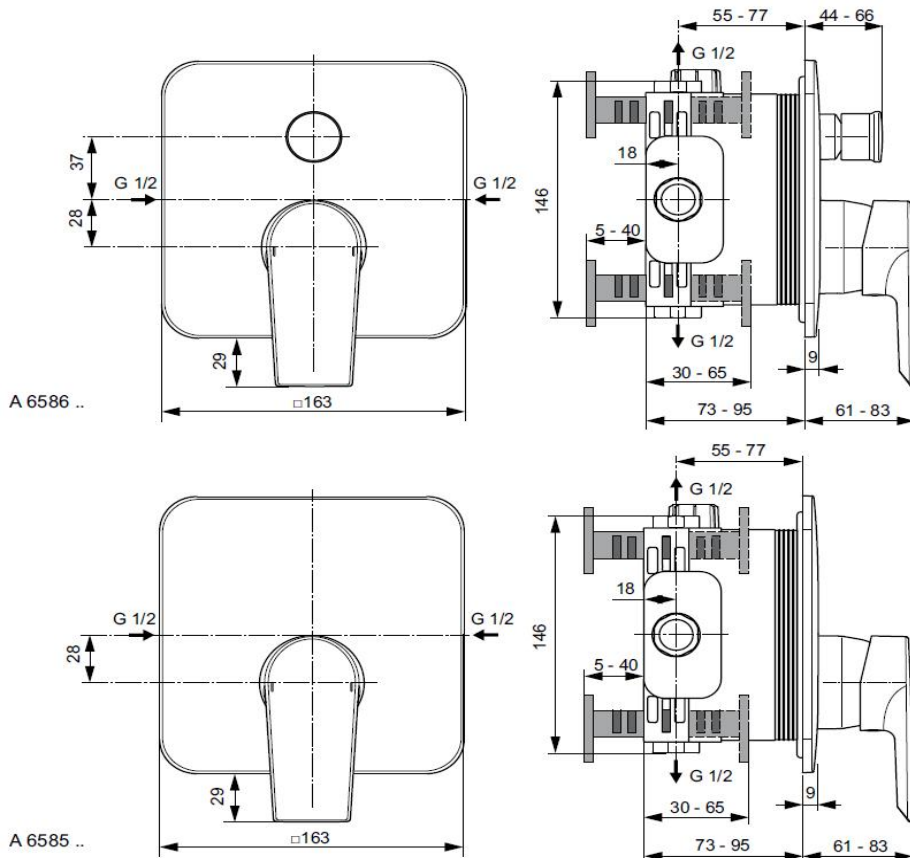

Designer: Artefakt

**Description**

Tesi bath & shower built in mixer KIT 2, with 47 mm Click cartridge, hot water limiter, square escutcheon slim design, and automatic diverter, chrome.

Tesi shower built in mixer KIT 2, with 47 mm cartridge, hot water limiter, square escutcheon slim design, chrome.

**Necessary equipment**

Easy Box kit 1, internal built in part for built in fittings, with pipe connections, fixation feet and fixation holes, support for accurate and reliable positioning both horizontally and vertically, grooves to facilitate trimming of the protruding parts of the box and flushing device.

Bathroom Fittings