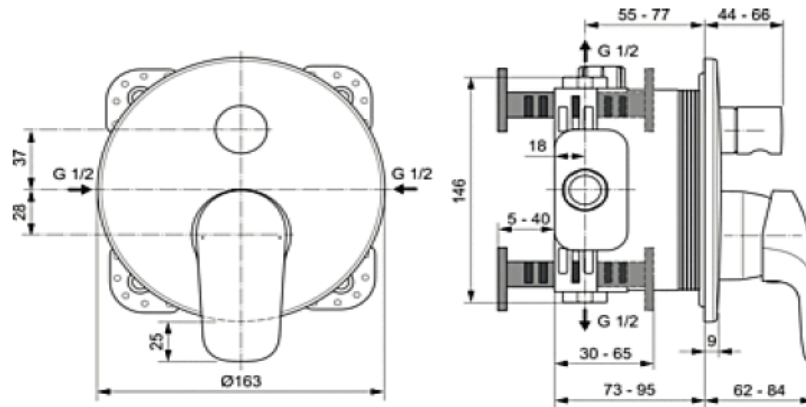

Finishes

AA Chrome

NU Neutral

A6725..