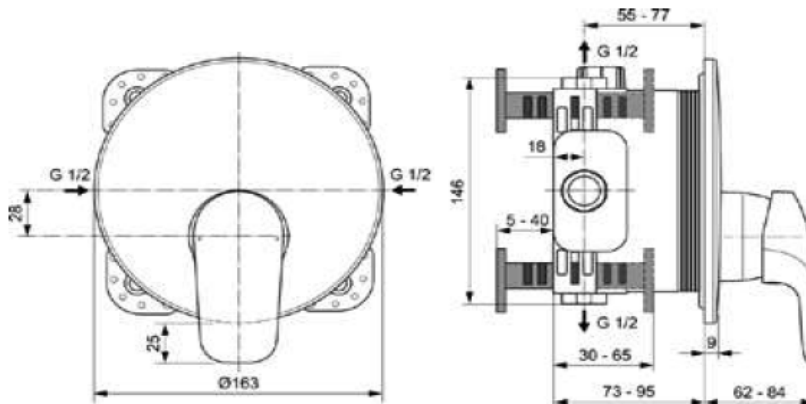

Designer: Artefakt

Description

Ceraflex bath & shower built - in mixer KIT 2 with 47 mm Click cartridge, diverter with pull knob, round escutcheon, chrome, for combination with A 1000 NU, KIT1

Ceraflex shower built - in mixer KIT 2 with 47 mm Click cartridge, round escutcheon, chrome, for combination with A 1000 NU, KIT1

Necessary equipment

Easy box KIT 1, internal built-in part for built-in fittings, with pipe connections, fixation feet and fixation holes, support for accurate and reliable positioning both horizontally and vertically, grooves to facilitate trimming of the protruding parts of the box and flushing device.

Product

Article-No.

Bath & Shower built-in mixer

A6725AA

Shower built-in mixer

A6724AA

Necessary equipment

Easy box KIT 1

A1000NU

Finishes

AA Chrome

NU Neutral

A6724..