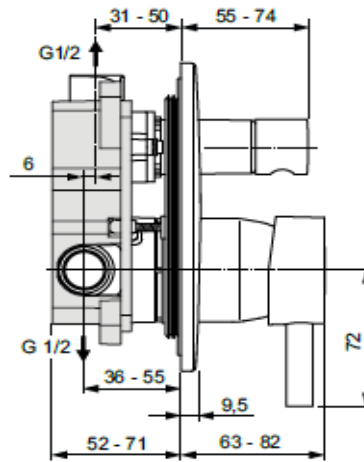

Finishes

- AA Chrome
- NU Neutral

Bathroom Fittings

A6939..