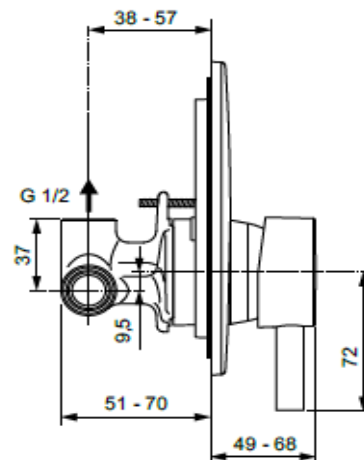

Description

Ceraline bath & shower built in mixer with 47 mm Click cartridge, hot water limiter, round escutcheon for built in installation, diverter with pull-knob, chrome. Both KIT 1 & KIT 2 are included.

Ceraline shower built in mixer with 47 mm Click cartridge, hot water limiter, round escutcheon for built in installation, chrome. Both KIT 1 & KIT 2 are included.

Product

Article-No.

Bath & Shower built-in mixer	A6939AA
Shower built-in mixer	A6940AA

Finishes

- AA Chrome
- NU Neutral

Bathroom Fittings

A6939..

A6940..