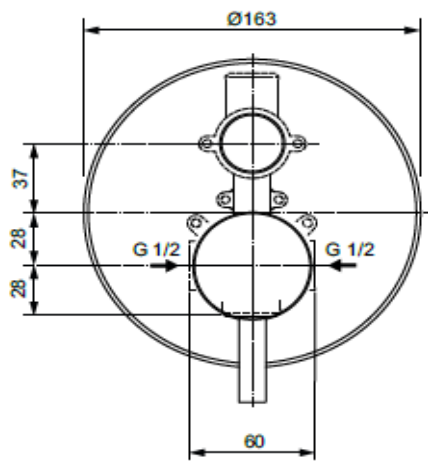

Finishes

- AA Chrome
- NU Neutral

Bathroom Fittings

A6939..