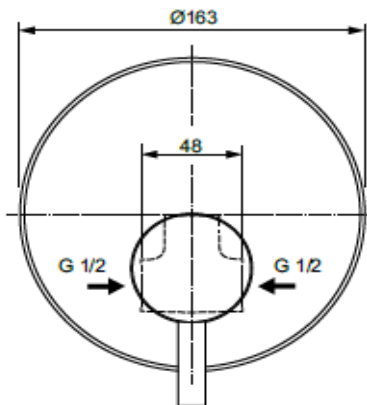

Description

Ceraline bath & shower built in mixer with 47 mm Click cartridge, hot water limiter, round escutcheon for built in installation, diverter with pull-knob, chrome. Both KIT 1 & KIT 2 are included.

Ceraline shower built in mixer with 47 mm Click cartridge, hot water limiter, round escutcheon for built in installation, chrome. Both KIT 1 & KIT 2 are included.

Product

Article-No.

Bath & Shower built-in mixer	A6939AA
Shower built-in mixer	A6940AA

Finishes

- AA Chrome
- NU Neutral

Bathroom Fittings

A6939..

A6940..