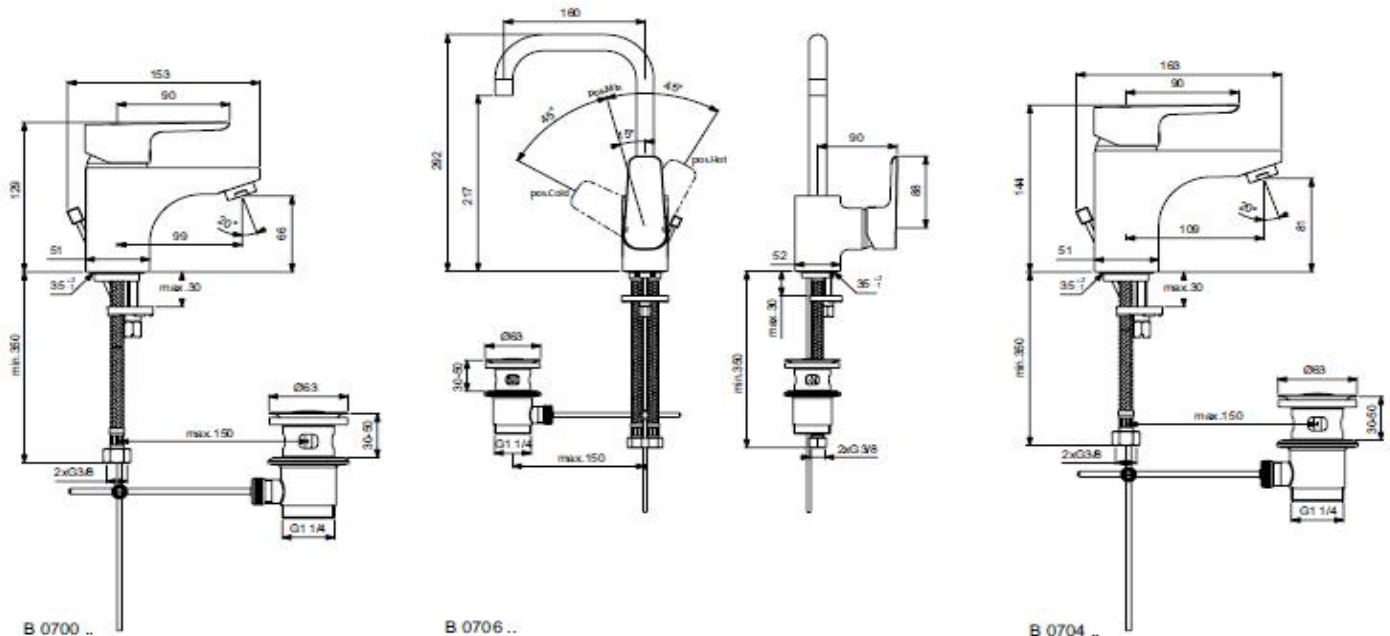

Finishes

AA Chrome