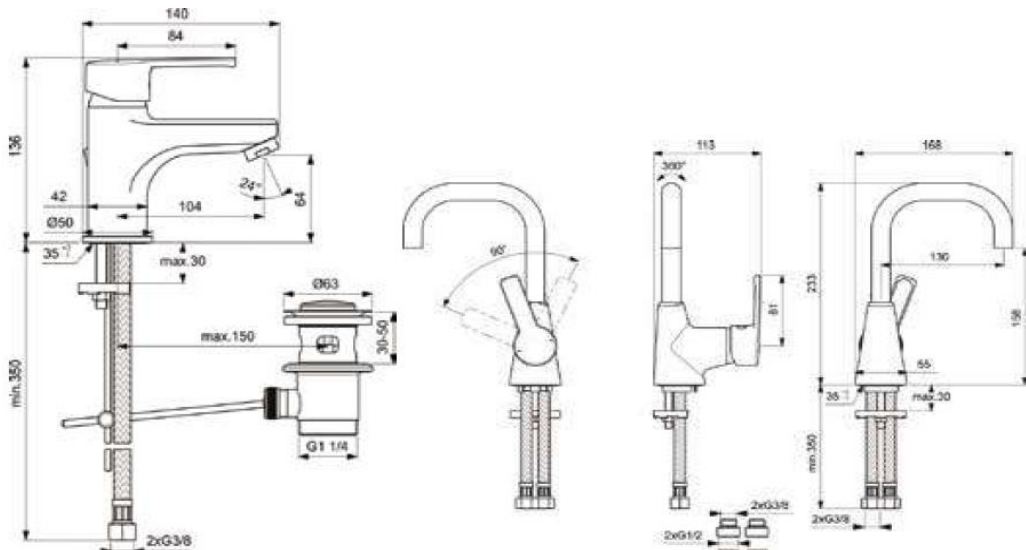

Finishes

- AA Chrome
- NU Neutral

B1262..
B1847..

B1263..