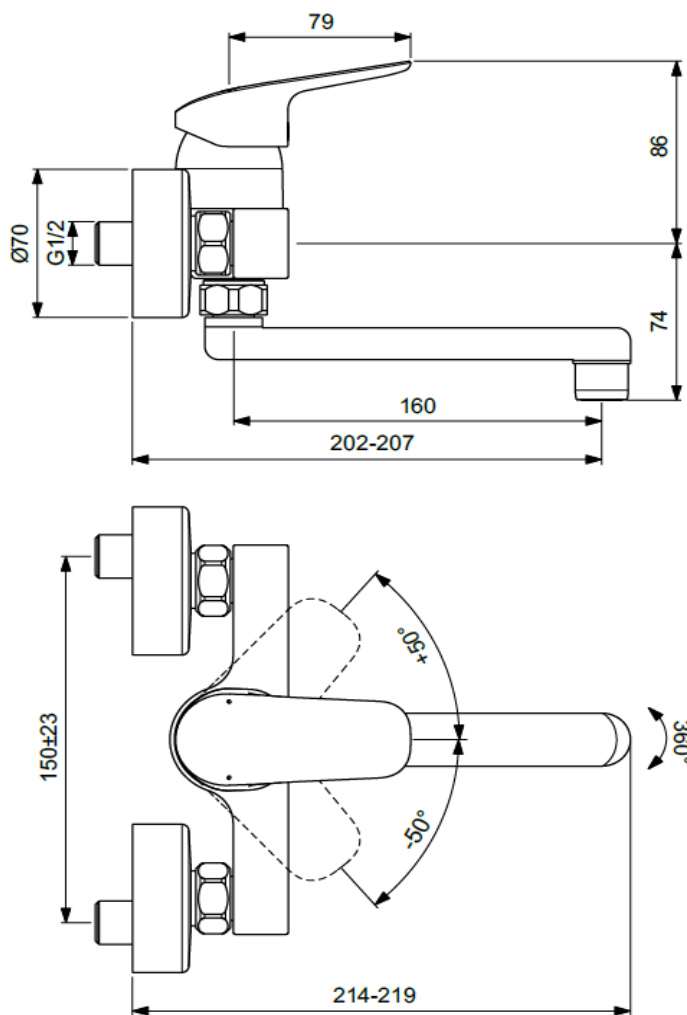

Designer: Artefakt

Description

Ceraflex exposed mixer with 160 mm tubular spout, 40 mm click cartridge, hot water limiter, aerator, S-connectors and cylindrical escutcheons, chrome.

Temperature Limiter

Click Technology

Product

Basin mixer exposed

Article-No.

B1717AA

Finishes

AA Chrome

Bathroom Fittings