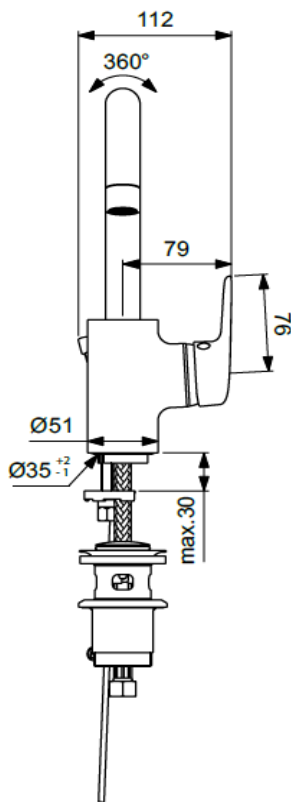

Designer: Artefakt

Description

Ceraflex basin mixer with high tubular spout, 40 mm Click cartridge, hot water limiter, Easy - fix, flexible hoses G3/8", aerator, plastic pop-up waste, pop-up rod, chrome.

Ceraflex vessel mixer, with **maximum 5lt/min flow rate**, 40 mm ceramic cartridge, hot water limiter, Easy - fix, flexible hoses G3/8", aerator M24x1, metal pop-up waste, pop-up rod, chrome.

Product

Basin mixer with tubular spout
Vessel mixer, 5lt/min flow rate

Article-No.

B1716AA
B1872AA

Finishes

AA Chrome

Bathroom
Fittings

B1716..

B1872..