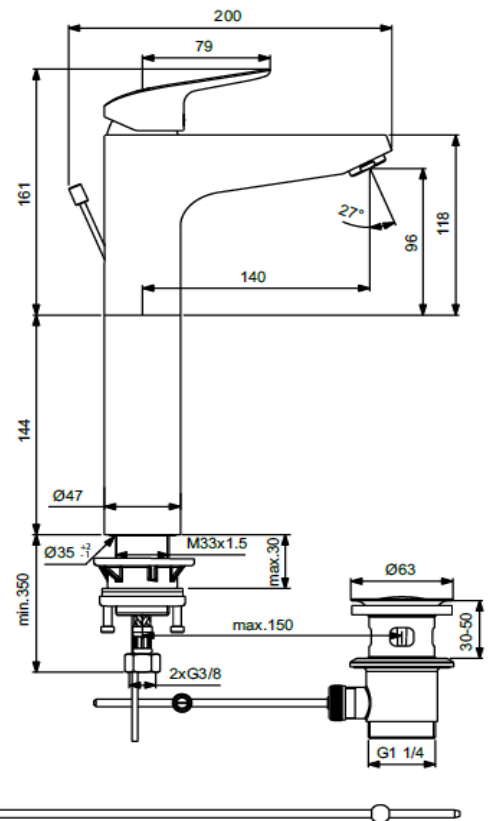

Designer: Artefakt

Description

Ceraflex basin mixer with high tubular spout, 40 mm Click cartridge, hot water limiter, Easy - fix, flexible hoses G3/8", aerator, plastic pop-up waste, pop-up rod, chrome.

Ceraflex vessel mixer, with **maximum 5lt/min flow rate**, 40 mm ceramic cartridge, hot water limiter, Easy - fix, flexible hoses G3/8", aerator M24x1, metal pop-up waste, pop-up rod, chrome.

Product

Basin mixer with tubular spout
Vessel mixer, 5lt/min flow rate

Article-No.

B1716AA
B1872AA

Finishes

AA Chrome

Bathroom
Fittings

B1716..

B1872..