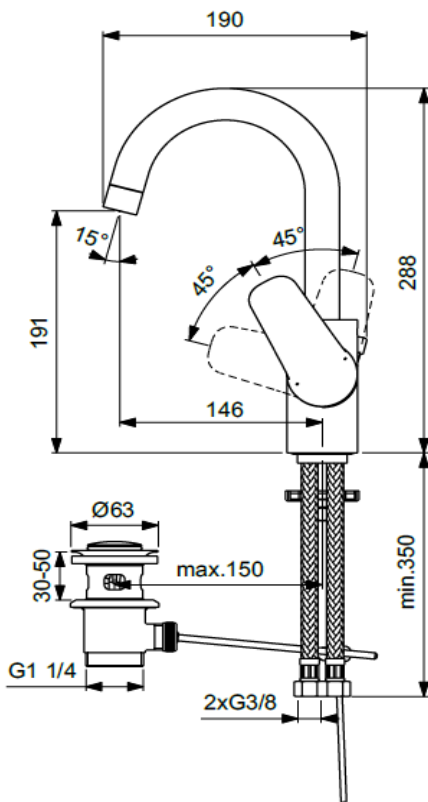

Designer: Artefakt

Description

Ceraflex basin mixer with high tubular spout, 40 mm Click cartridge, hot water limiter, Easy - fix, flexible hoses G3/8", aerator, plastic pop-up waste, pop-up rod, chrome.

Ceraflex vessel mixer, with **maximum 5lt/min flow rate**, 40 mm ceramic cartridge, hot water limiter, Easy - fix, flexible hoses G3/8", aerator M24x1, metal pop-up waste, pop-up rod, chrome.

Product

Basin mixer with tubular spout
Vessel mixer, 5lt/min flow rate

Article-No.

B1716AA
B1872AA

Finishes

AA Chrome

Bathroom
Fittings

B1716..

B1872..