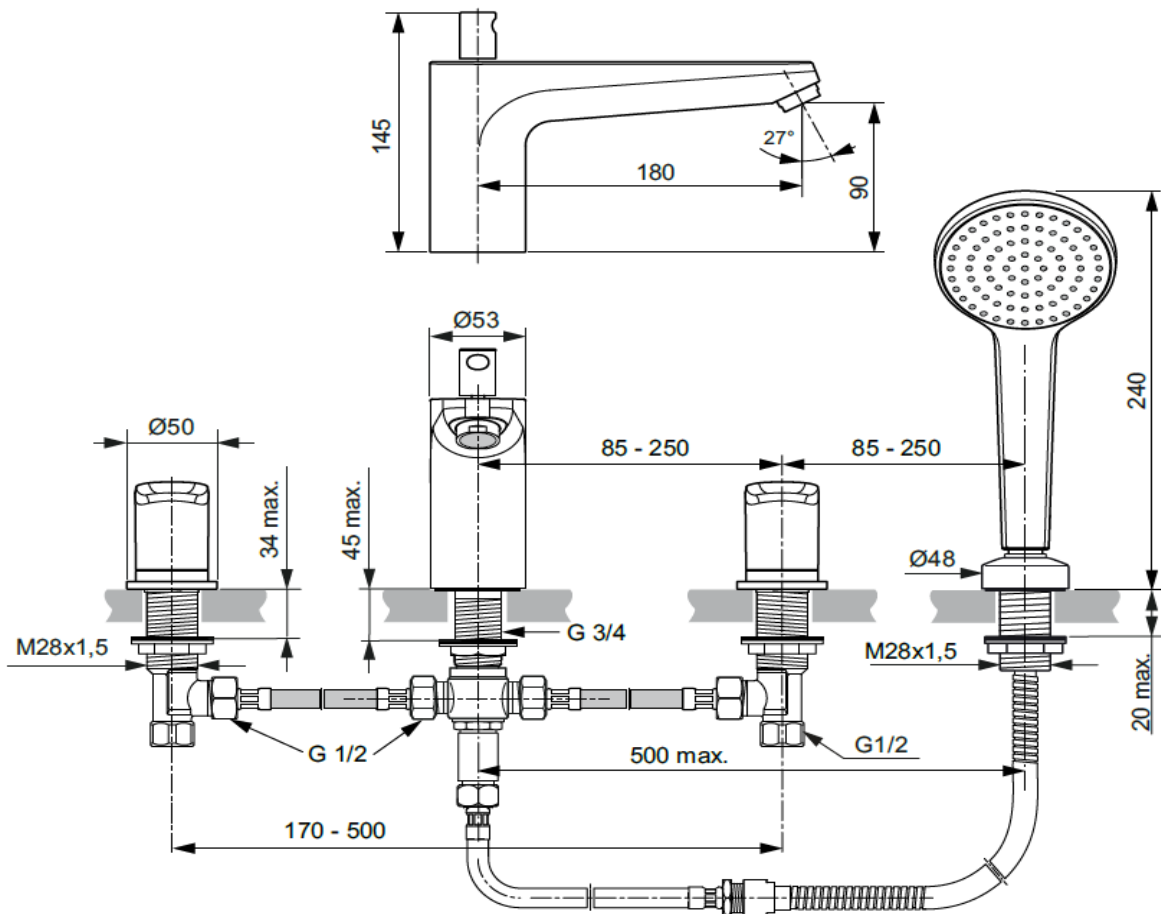

Designer: Artefakt

Description

Ceraflex bath & shower rim mounted mixer, 4 holes, with **maximum 5lt/min flow rate**, with ceramic valve G1/2" 90° left and right, aerator M24x1, adaptor from G1/2" to G3/8" connection, automatic diverter, Idealrain M1 Ø100 handspray with **8lt/min flow rate**, 1750mm metal double clenched shower hose, chrome.

Product

Bath & Shower mixer, 4 holes

Article-No.

B1874AA

Finishes

AA Chrome

Bathroom Fittings