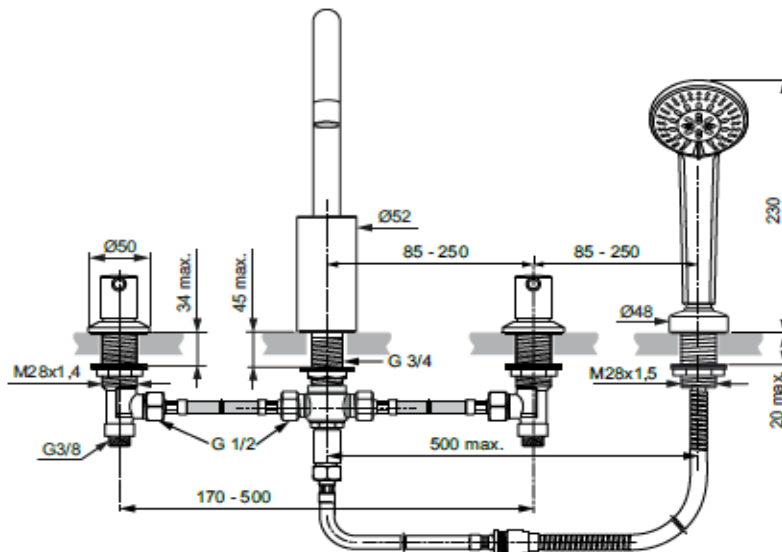

Description

Ceraline bath & shower rim mounted mixer, 4 holes, with ceramic valve G1/2" 90° left and right, cylindrical spout, 210mm spout projection, adaptor from G1/2" to G3/8" connection, automatic diverter, Idealrain S1 Ø80 handspray **with 8lt/min flow rate**, 1750mm metal double clenched shower hose, chrome.

Product

Bath & Shower mixer, 4 holes

Article-No.

BC198AA

Finishes

Bathroom
Fittings