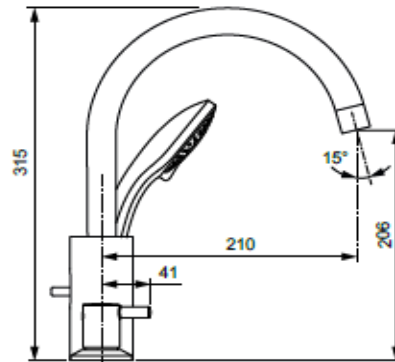

Description

Ceraline bath & shower rim mounted mixer, 4 holes, with ceramic valve G1/2" 90° left and right, cylindrical spout, 210mm spout projection, adaptor from G1/2" to G3/8" connection, automatic diverter, Idealrain S1 Ø80 handspray **with 8lt/min flow rate**, 1750mm metal double clenched shower hose, chrome.

Product

Bath & Shower mixer, 4 holes

Article-No.

BC198AA

Finishes

Bathroom
Fittings