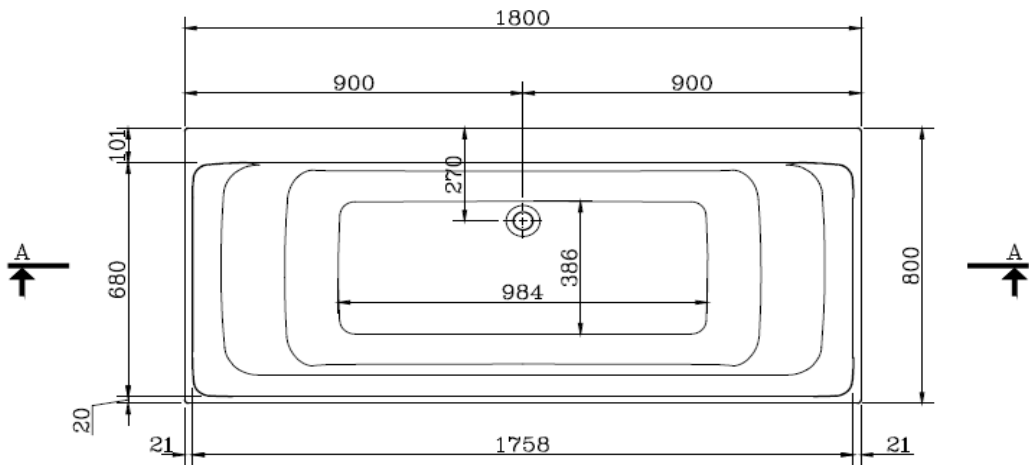

Designer: Robin Levien

Non-Whirlpool
Tubs

Description

Connect Air 180 x 80cm rectangular bathtub in DUO shape, rim width 10cm, acrylic white. Dimensions allow standard waste systems to be used, without grip.

Connect Air 170 x 75cm rectangular bathtub in DUO shape, rim width 10cm, acrylic white. Dimensions allow standard waste systems to be used, without grip.

Connect Air 170 x 75cm rectangular bathtub, no tap hole. Dimensions allow standard waste systems to be used.

Product

Article-No.

Rectangular tub DUO 180 x 80cm, without grip, without legset	E106701
Rectangular tub DUO 170 x 75cm, without grip, without legset	E106601
Rectangular bathtub 170 x 75cm	E106401

Finishes

01 White

Plan