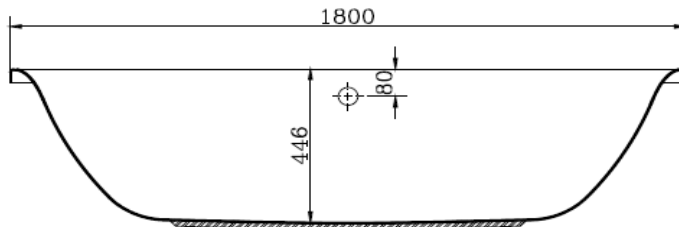

Designer: Robin Levien

Non-Whirlpool
Tubs

Description

Connect Air 180 x 80cm rectangular bathtub in DUO shape, rim width 10cm, acrylic white. Dimensions allow standard waste systems to be used, without grip.

Connect Air 170 x 75cm rectangular bathtub in DUO shape, rim width 10cm, acrylic white. Dimensions allow standard waste systems to be used, without grip.

Connect Air 170 x 75cm rectangular bathtub, no tap hole. Dimensions allow standard waste systems to be used.

Product

Article-No.

Rectangular tub DUO 180 x 80cm, without grip, without legset	E106701
Rectangular tub DUO 170 x 75cm, without grip, without legset	E106601
Rectangular bathtub 170 x 75cm	E106401

Finishes

01 White

Sec A-A