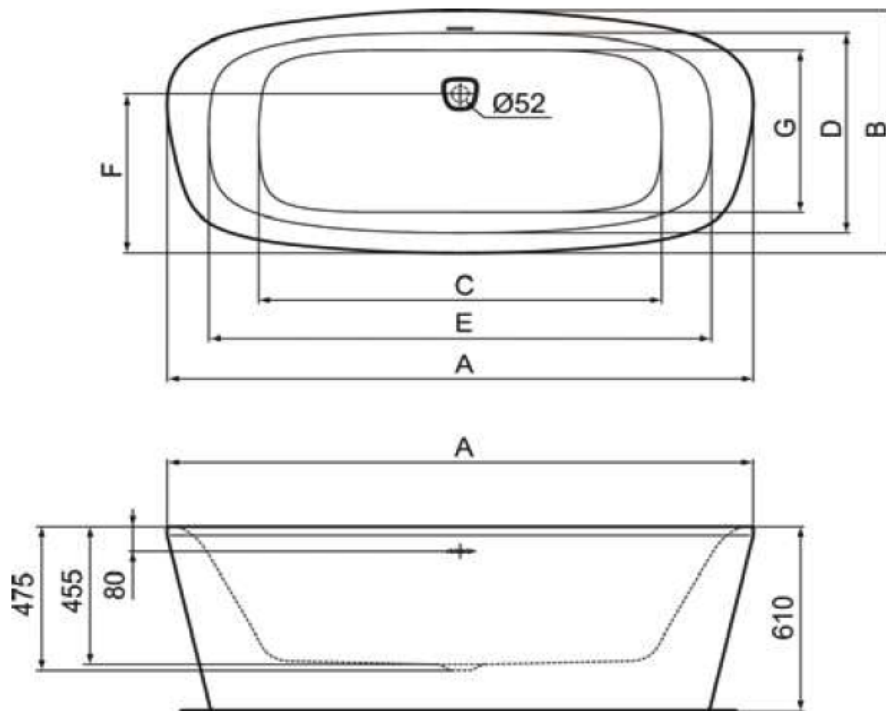

Description

Dea free-standing bathing tub, trapezoid shaped, with slot overflow and click-clack waste (included). Made of one - piece 5mm acrylic. Dimensions: 190x90cm, 180x80cm & 170x75cm.

Product

Article-No.

Free-standing tub 190x90 cm	E306801
Free-standing tub 180x80 cm	E306701
Free-standing tub 170x75 cm	E306601

Finishes

01 White

	A	B	C	D	E	F	G
E306801	1900	900	1315	760	1645	625	635
E306701	1800	800	1215	660	1545	525	535
E306601	1700	750	1115	610	1445	475	485