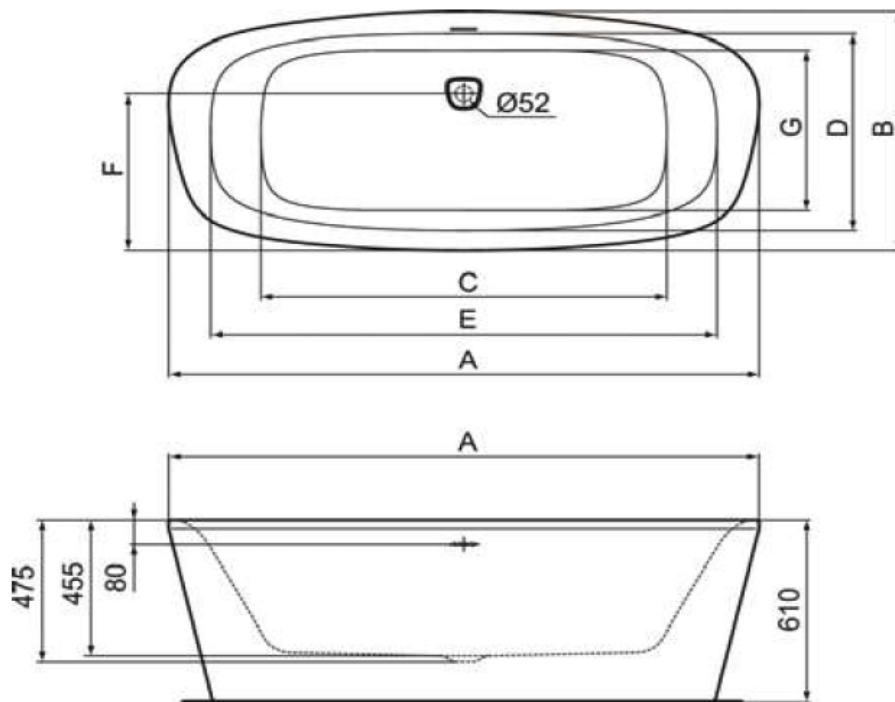

Non-Whirlpool
Tubs

Description

Dea free-standing bathing tub, trapezoid shaped, with slot overflow and click-clack waste (included). Made of one - piece 5mm acrylic. Dimensions: 190x90cm, 180x80cm & 170x75cm.

Product

- Free-standing tub 190x90 cm
- Free-standing tub 180x80 cm
- Free-standing tub 170x75 cm

Article-No.

- E306801
- E306701
- E306601

Finishes

- 01 White

	A	B	C	D	E	F	G
E306801	1900	900	1315	760	1645	625	635
E306701	1800	800	1215	660	1545	525	535
E306601	1700	750	1115	610	1445	475	485