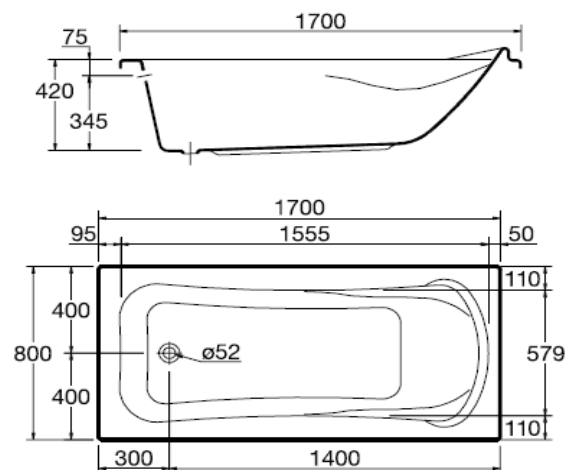

Finishes

- 01 White
- 00 Italian White

G 7587 ..

Non-Whirlpool
Tubs