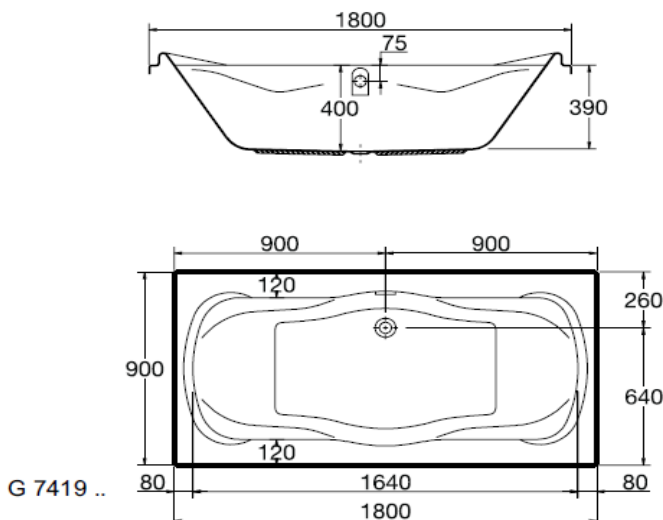

Finishes

- 01 White
- 00 Italian White

G 7587 ..

Non-Whirlpool
Tubs