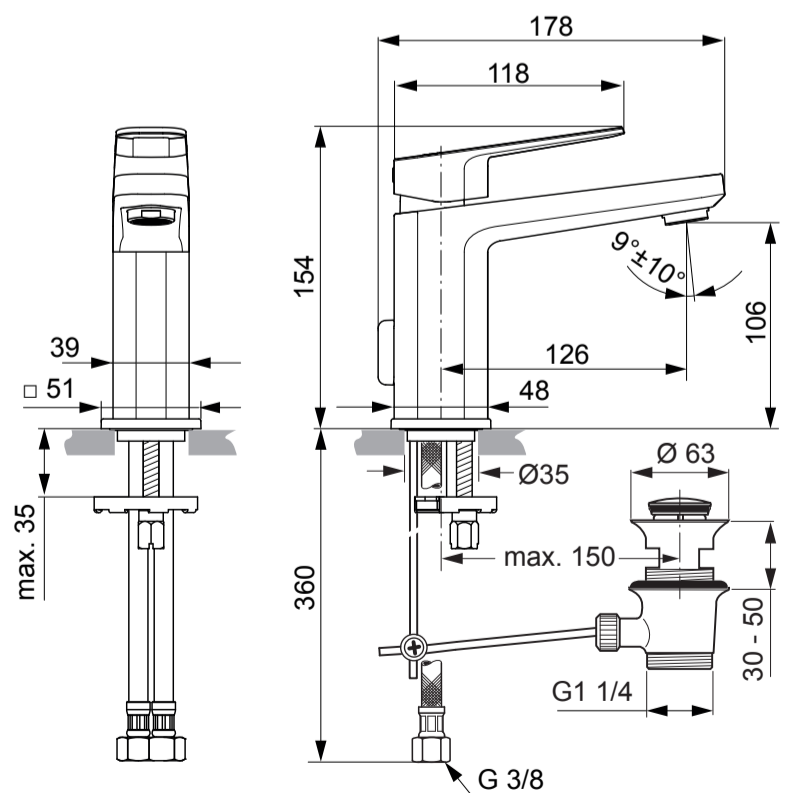

Ideal Standard International NV
Corporate Village - Gent Building
Da Vincilaan 2
1935 Zaventem
Belgium

www.idealstandardinternational.com