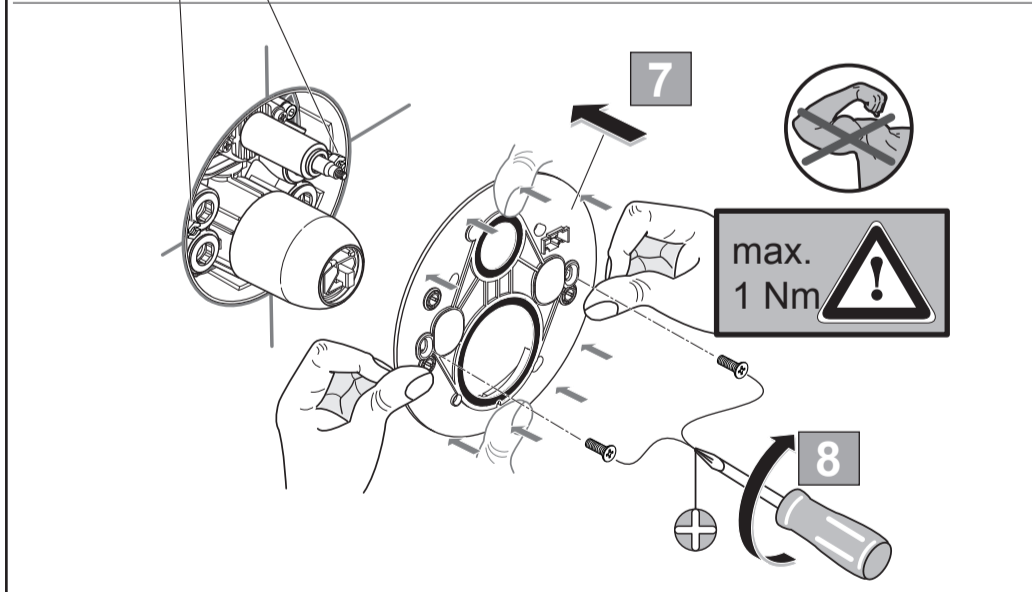

Tonic II
A 6340 ...

0818 / A 866 954
 (+ A 865 612)
 Made in Germany

Ideal Standard International NV
 Corporate Village - Gent Building
 Da Vincilaan 2
 1935 Zaventem
 Belgium

www.idealstandardinternational.com