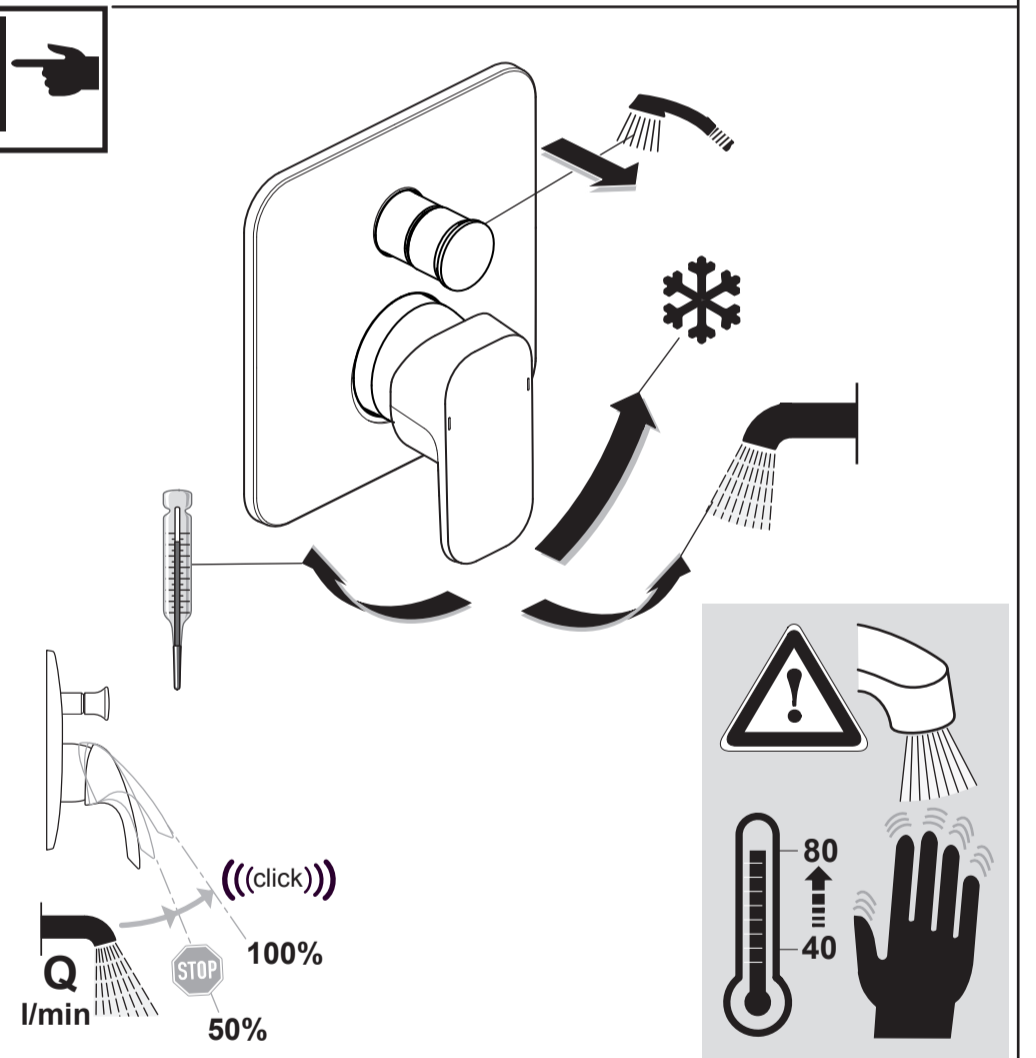

P	bar	0,5	MAX. 10	5	Thumbs up	Q (3 bar)
T	°C	MAX. 80	65	40	Thumbs up	l/min
						23