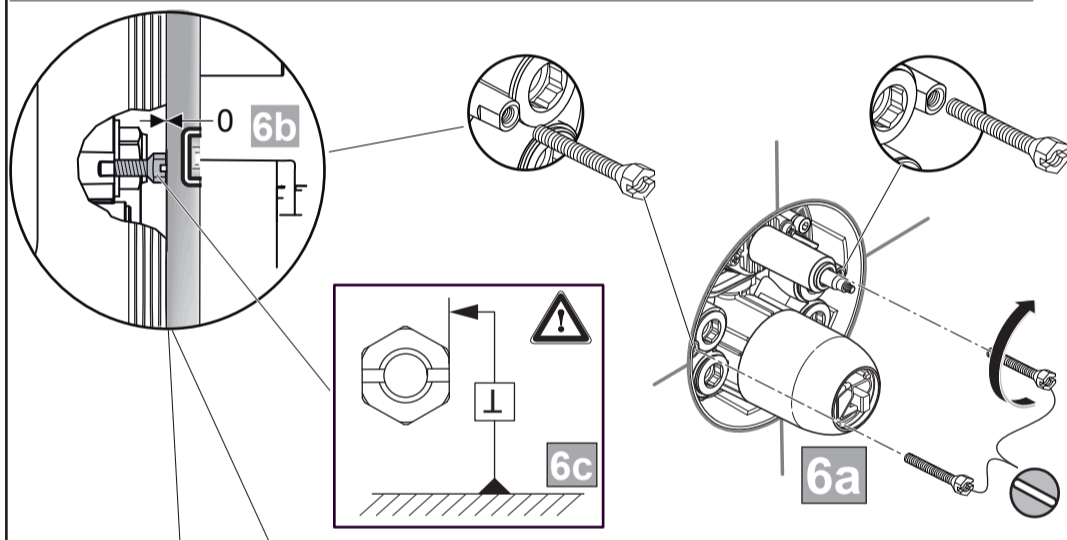

Tonic II
A 6340 ...

0818 / A 866 954
 (+ A 865 612)
 Made in Germany

Ideal Standard International NV
 Corporate Village - Gent Building
 Da Vincilaan 2
 1935 Zaventem
 Belgium

www.idealstandardinternational.com