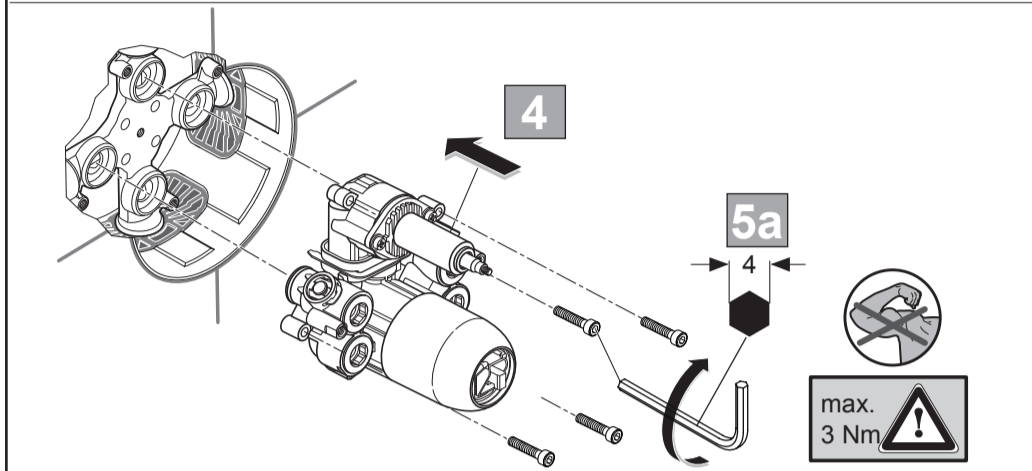

Tonic II
A 6340 ...

0818 / A 866 954
 (+ A 865 612)
 Made in Germany

Ideal Standard International NV
 Corporate Village - Gent Building
 Da Vincilaan 2
 1935 Zaventem
 Belgium

www.idealstandardinternational.com