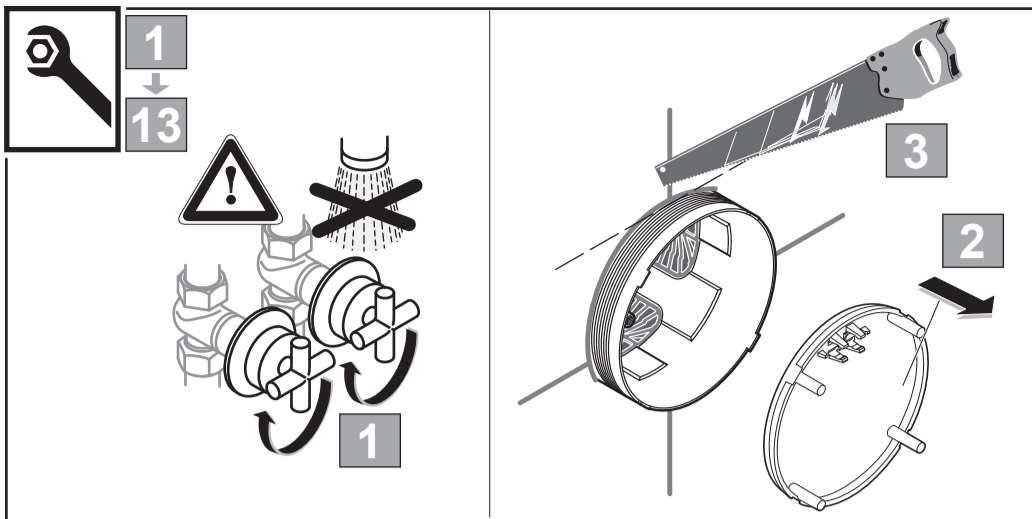

Tonic II
A 6340 ...

0818 / A 866 954
 (+ A 865 612)
 Made in Germany

Ideal Standard International NV
 Corporate Village - Gent Building
 Da Vincilaan 2
 1935 Zaventem
 Belgium

www.idealstandardinternational.com