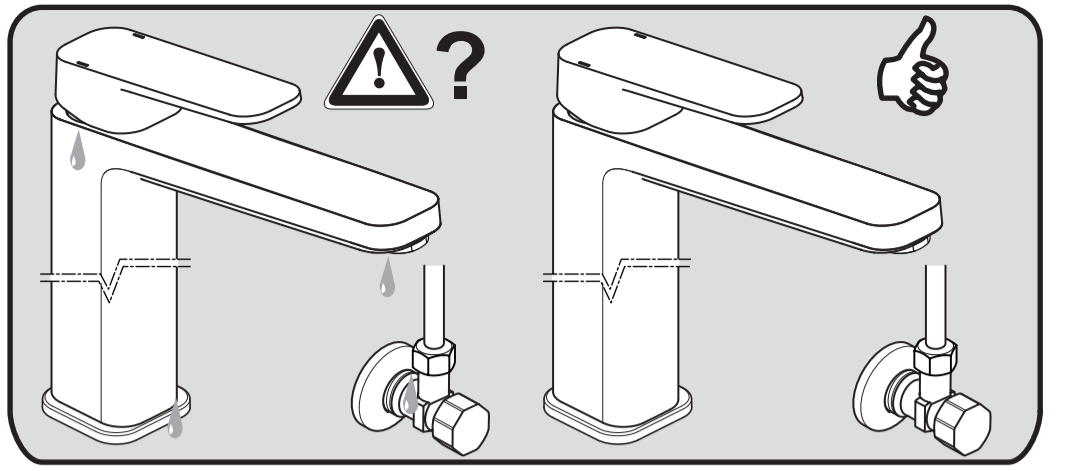

Tonic II
 A 6328 .. A 6329 ..

0615 / A 866 959
 (+ A 865 612)
 Made in Germany

Ideal Standard International BVBA
 Corporate Village - Gent Building
 Da Vincilaan 2
 1935 Zaventem
 Belgium

www.idealstandardinternational.com