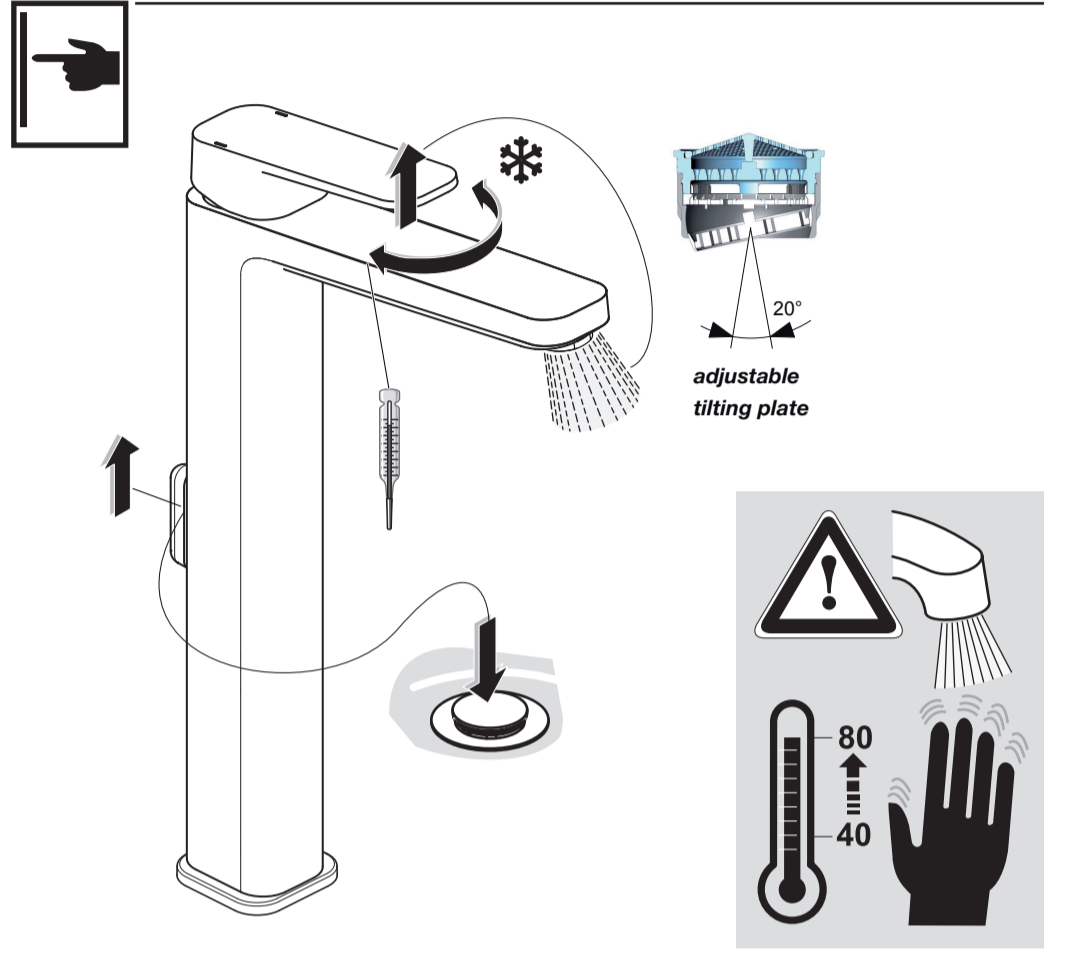

Tonic II
 A 6328 .. A 6329 ..

0615 / A 866 959
 (+ A 865 612)
 Made in Germany

Ideal Standard International BVBA
 Corporate Village - Gent Building
 Da Vincilaan 2
 1935 Zaventem
 Belgium

www.idealstandardinternational.com