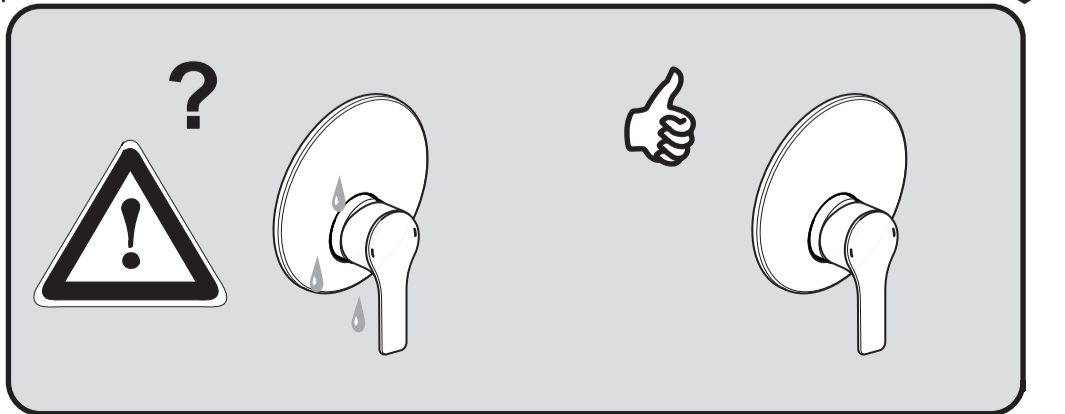

T STOP	Y	Z	X	°C											
				0	1	2	3	4	5	6	7	8	9		
0,3 MPa 3 bar	50°C	16°C	49,5	49,5	48	46	42,5	41	37	33,5	31	28			
	65°C	16°C	65	65	63,5	60,5	57	53,5	49	44,5	39	34,5			
	81°C	16°C	81	81	78,5	73	69	63,5	56	49	42,5	36