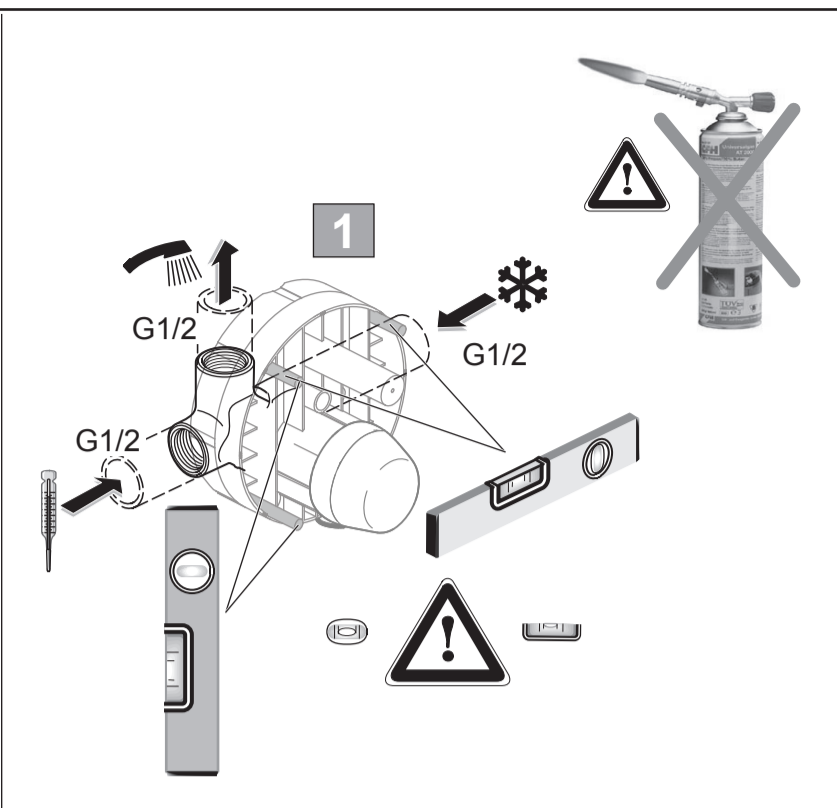

T STOP	Y	Z	X	°C											
				0	1	2	3	4	5	6	7	8	9		
0,3 MPa 3 bar	50°C	16°C	49,5	49,5	48	46	42,5	41	37	33,5	31	28			
	65°C	16°C	65	65	63,5	60,5	57	53,5	49	44,5	39	34,5			
	81°C	16°C	81	81	78,5	73	69	63,5	56	49	42,5	36