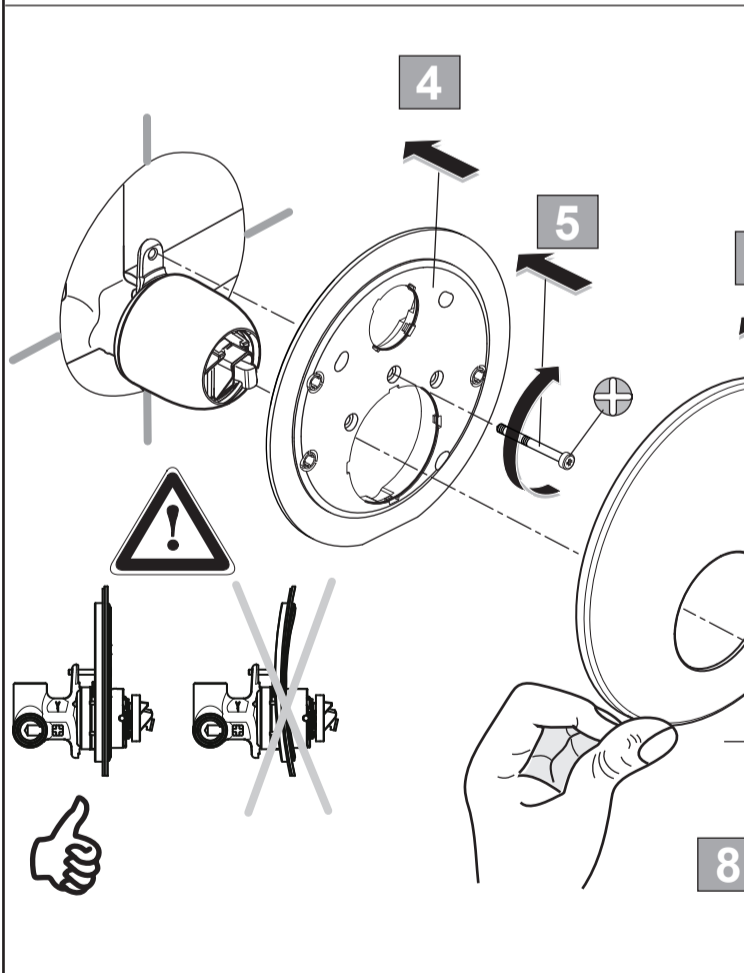

0,3 MPa 3 bar	50°C	16°C	T									
			0 °C	1 °C	2 °C	3 °C	4 °C	5 °C	6 °C	7 °C	8 °C	9 °C
50°C	16°C	49,5	49,5	48	46	42,5	41	37	33,5	31	28	
65°C	16°C	65	65	63,5	60,5	57	53,5	49	44,5	39	34,5	
81°C	16°C	81	81	78,5	73	69	63,5	56	49	42,5	36