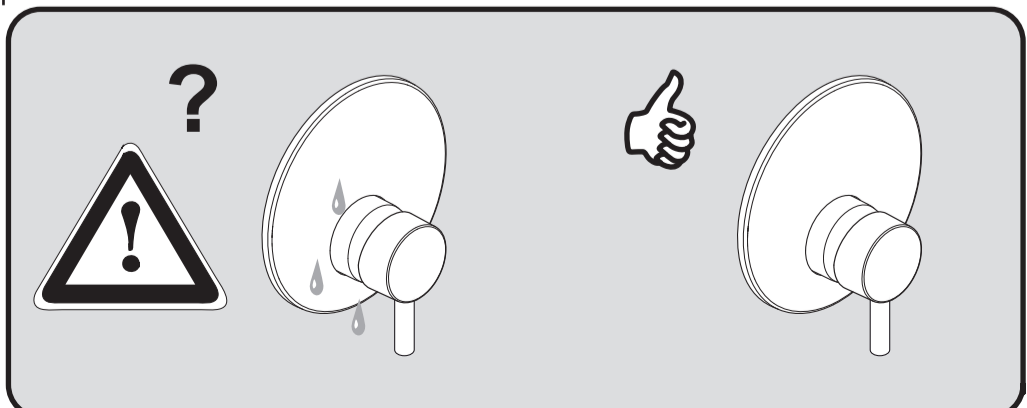

0,3 MPa 3 bar	50°C	16°C	T									
			0 °C	1 °C	2 °C	3 °C	4 °C	5 °C	6 °C	7 °C	8 °C	9 °C
50°C	16°C	49,5	49,5	48	46	42,5	41	37	33,5	31	28	
65°C	16°C	65	65	63,5	60,5	57	53,5	49	44,5	39	34,5	
81°C	16°C	81	81	78,5	73	69	63,5	56	49	42,5	36