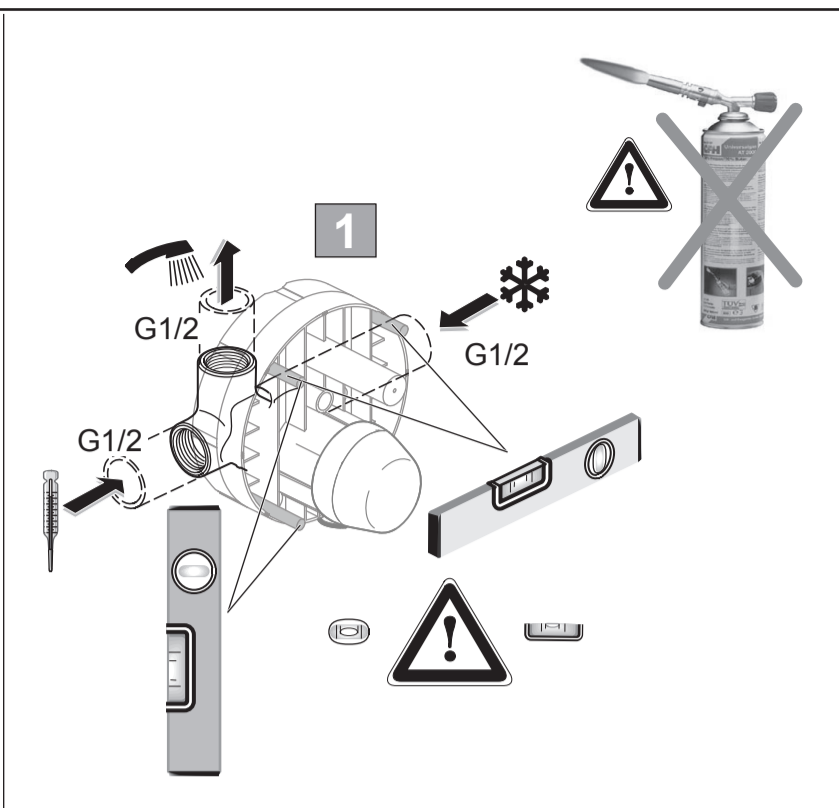

0,3 MPa 3 bar	50°C	16°C	T									
			0 °C	1 °C	2 °C	3 °C	4 °C	5 °C	6 °C	7 °C	8 °C	9 °C
50°C	16°C	49,5	49,5	48	46	42,5	41	37	33,5	31	28	
65°C	16°C	65	65	63,5	60,5	57	53,5	49	44,5	39	34,5	
81°C	16°C	81	81	78,5	73	69	63,5	56	49	42,5	36