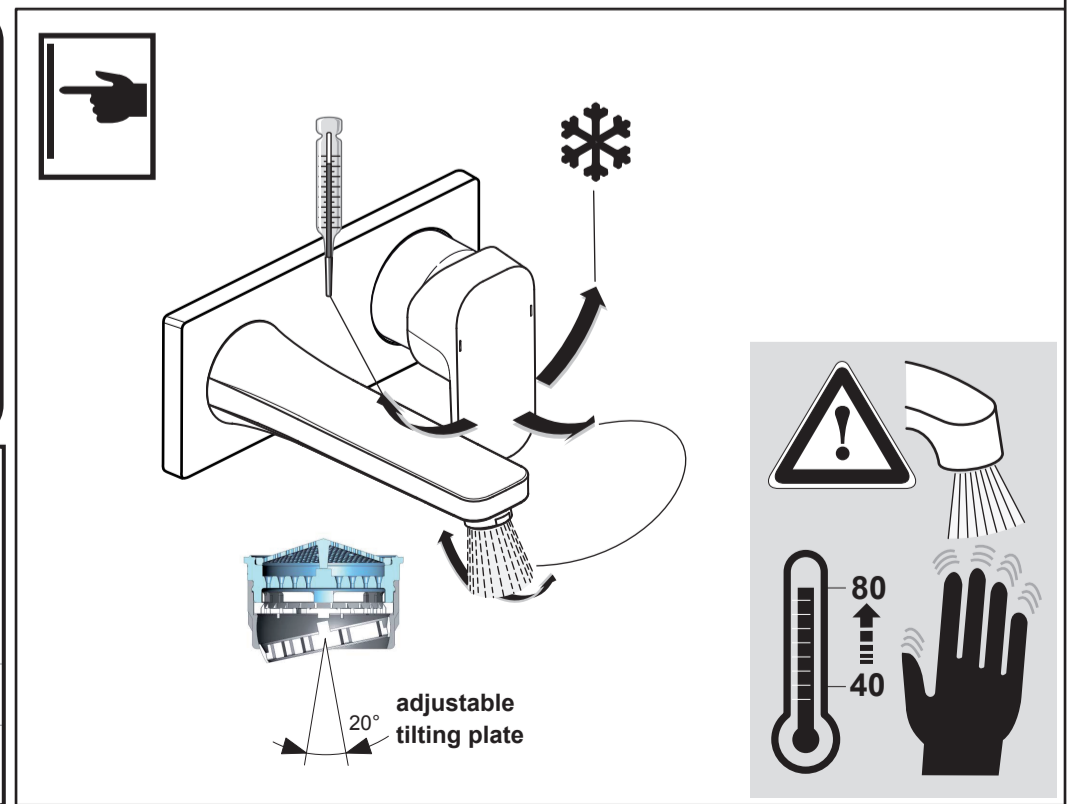

**Tonic II**  
 A 6334 .. A 6335 ..

0718 / A 866 960  
 (+ A 865 612)  
 Made in Germany

Ideal Standard International NV  
 Corporate Village - Gent Building  
 Da Vincilaan 2  
 1935 Zaventem  
 Belgium

www.idealstandardinternational.com

	<b>P</b>	bar		MAX. 10		5		<b>Q</b> (3 bar)
	<b>T</b>	°C		MAX. 80		65		
						55		<b>l/min</b> 5