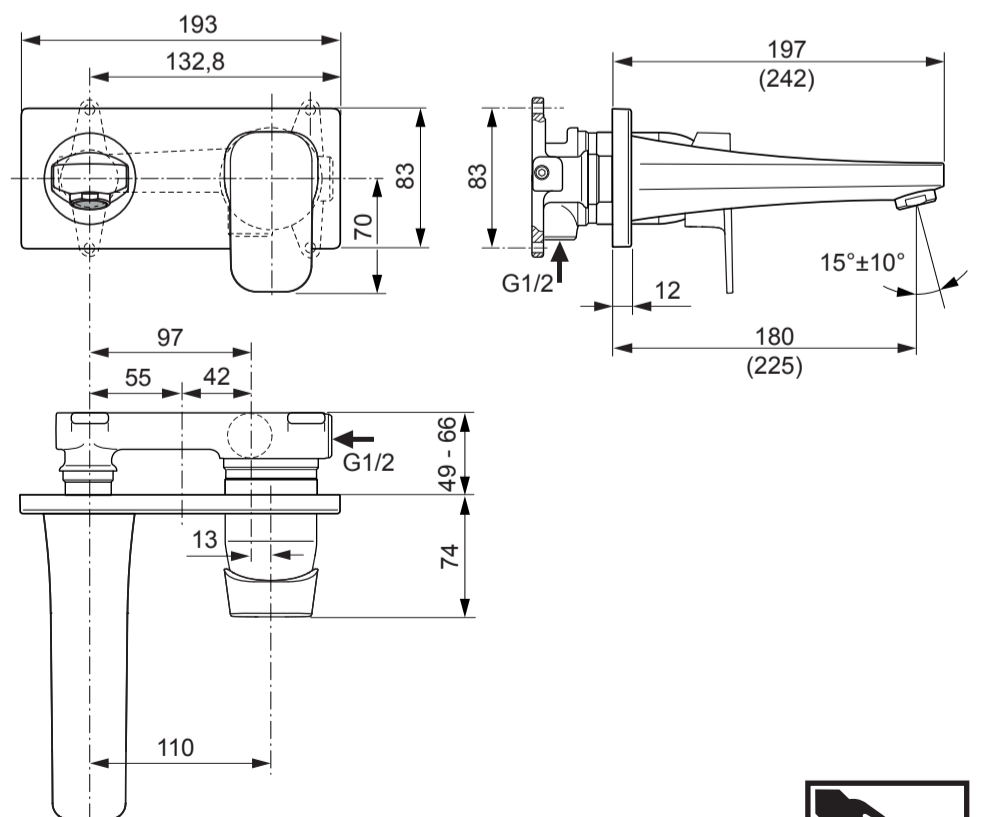

Ideal Standard International NV
Corporate Village - Gent Building
Da Vincilaan 2
1935 Zaventem
Belgium

www.idealstandardinternational.com