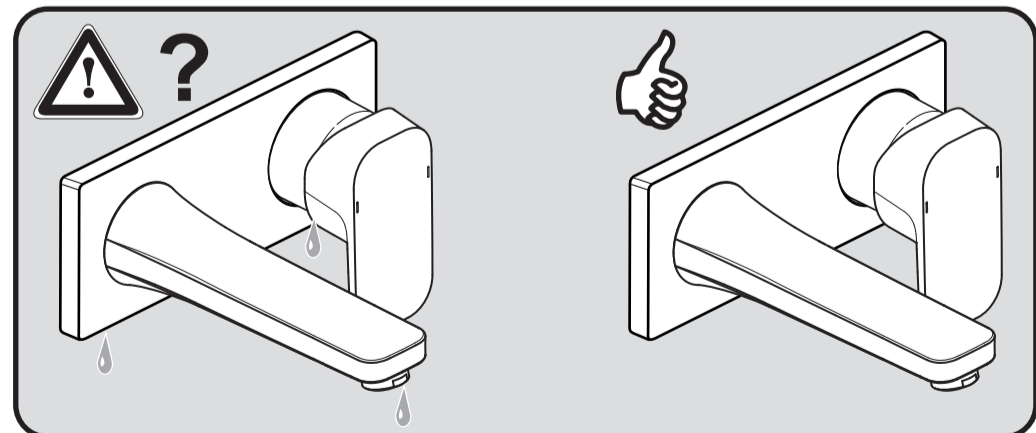

P	bar		MAX. 10		5		Q (3 bar)
	T	°C		MAX. 80		65		
						55		l/min 5