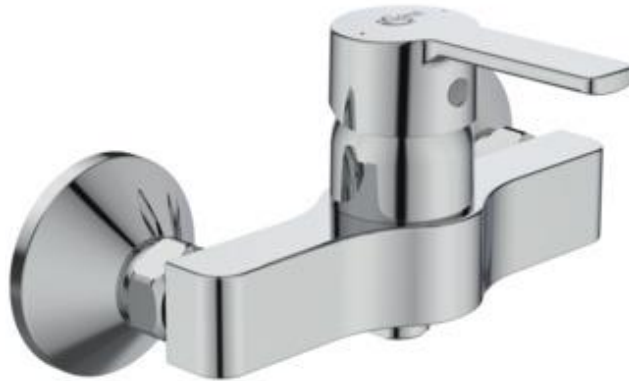

Product Description

Shower mixer

DESCRIPTION

Stream into design

Stream into design with the new Ideal Standard economy range of mixers. The basin mixers - regular and high spout - with their round bodies and matching straight-lined spout and handle will highlight any basin. The Bath and Shower mixers are provided with and without accessories.