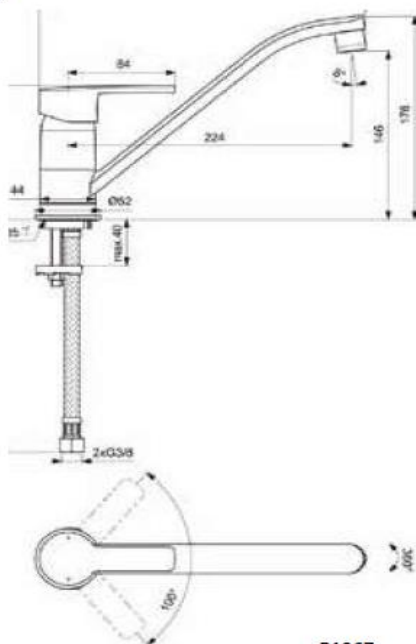

**Description**

IdealStream kitchen mixer cast spout with 35 mm ceramic cartridge, metal handle, cascade aerator M22x1, Easy-fix, flexible hoses G3/8", chrome.

IdealStream kitchen mixer with swiveling tubular spout U230, 35 mm ceramic cartridge, metal handle, Easy-fix, flexible hoses G3/8", G3/8" to G1/2" adaptor, chrome

**Alternative product**

You can obtain a **maximum 3,8 lt/min flow rate** with one extra component. Specifically:

IdealStream kitchen mixer cast spout with **maximum 3,8lt/min flow rate**, 35 mm ceramic cartridge, metal handle, cascade aerator M22x1, Easy-fix, flexible hoses G3/8", chrome. **Necessary codes to order: B1267AA (Kitchen mixer) and B960884AA (regulator).**

You can obtain a **maximum 5 lt/min flow rate** with one extra component. Specifically:

IdealStream kitchen mixer with a **maximum 5 lt/min flow rate**, swiveling tubular spout U230, 35 mm ceramic cartridge, metal handle, Easy-fix, flexible hoses G3/8", G3/8" to G1/2" adaptor, chrome. **Necessary codes to order: B1488AA (Kitchen mixer) and A962708NU (regulator).**

Kitchen mixer cast spout	B1267AA
Kitchen mixer with tubular spout	B1488AA

**Recommended equipment**

Regulator 3,8lt/min	B960884AA
Cache aerator M16.5x1, 5lt/min flow rate	A962708NU

**Finishes**

- AA Chrome
- NU Neutral