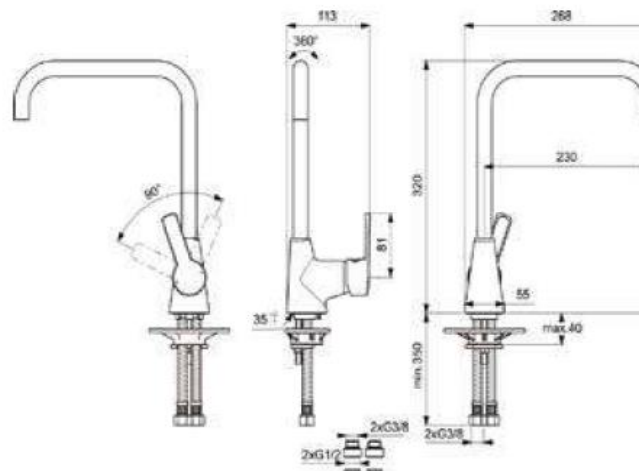

Description

IdealStream kitchen mixer cast spout with 35 mm ceramic cartridge, metal handle, cascade aerator M22x1, Easy-fix, flexible hoses G3/8", chrome.

IdealStream kitchen mixer with swiveling tubular spout U230, 35 mm ceramic cartridge, metal handle, Easy-fix, flexible hoses G3/8", G3/8" to G1/2" adaptor, chrome

Alternative product

You can obtain a **maximum 3,8 lt/min flow rate** with one extra component. Specifically:

IdealStream kitchen mixer cast spout with **maximum 3,8lt/min flow rate**, 35 mm ceramic cartridge, metal handle, cascade aerator M22x1, Easy-fix, flexible hoses G3/8", chrome. **Necessary codes to order: B1267AA (Kitchen mixer) and B960884AA (regulator).**

You can obtain a **maximum 5 lt/min flow rate** with one extra component. Specifically:

IdealStream kitchen mixer with a **maximum 5 lt/min flow rate**, swiveling tubular spout U230, 35 mm ceramic cartridge, metal handle, Easy-fix, flexible hoses G3/8", G3/8" to G1/2" adaptor, chrome. **Necessary codes to order: B1488AA (Kitchen mixer) and A962708NU (regulator).**

Recommended equipment

Cascade aerator/regulator (M22x1) that provides a **maximum 3,8lt/min flow rate.**

Cache aerator (M16,5x1) that provides a **maximum 5lt/min flow rate.**

Product

Article-No.

Kitchen mixer cast spout	B1267AA
Kitchen mixer with tubular spout	B1488AA

Recommended equipment

Regulator 3,8lt/min	B960884AA
Cache aerator M16.5x1, 5lt/min flow rate	A962708NU

Finishes

- AA Chrome
- NU Neutral

B1488..