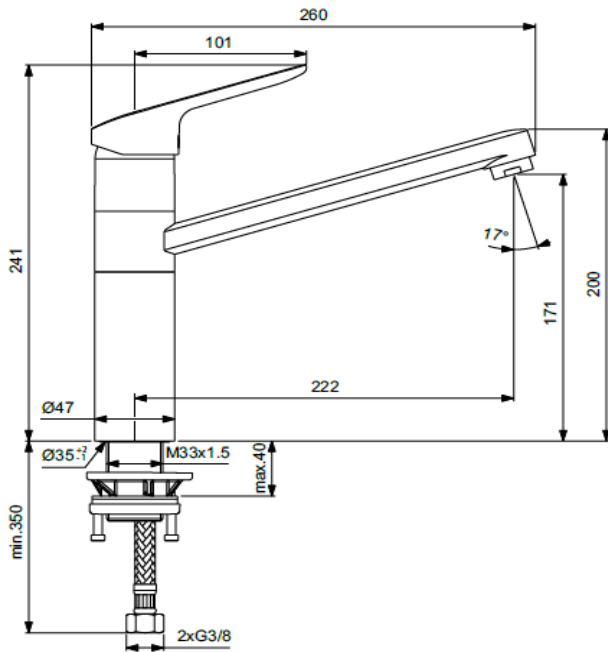

Description

Ceraflex kitchen mixer with rectangular spout, 40 mm ceramic disc cartridge, flow rate limiter (Click Technology), hot water limiter, Easy-fix, flexible hoses G3/8", chrome.

Ceraflex kitchen mixer with high tubular spout 200 mm, 40mm Click cartridge, hot water limiter, Easy - fix, aerator, flexible hoses G3/8", chrome.

Product

Article-No.

Kitchen mixer with high spout	BC135AA
Kitchen mixer with high tubular spout	B1727AA

Finishes

AA Chrome

BC135..

B1727..