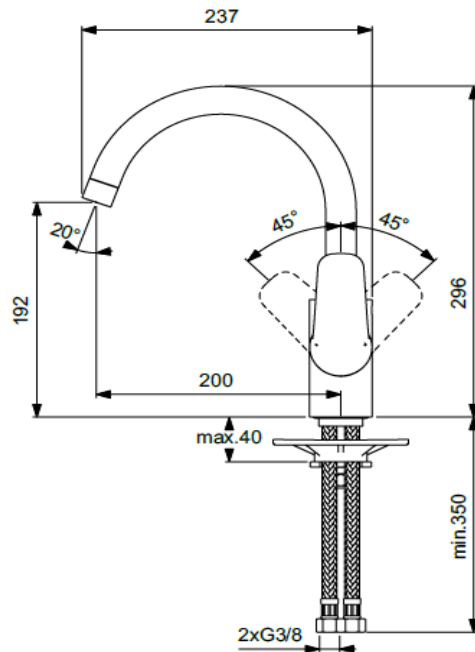

Description

Ceraflex kitchen mixer with rectangular spout, 40 mm ceramic disc cartridge, flow rate limiter (Click Technology), hot water limiter, Easy-fix, flexible hoses G3/8", chrome.

Ceraflex kitchen mixer with high tubular spout 200 mm, 40mm Click cartridge, hot water limiter, Easy - fix, aerator, flexible hoses G3/8", chrome.

Product

Article-No.

Kitchen mixer with high spout	BC135AA
Kitchen mixer with high tubular spout	B1727AA

Finishes

AA Chrome

BC135..

B1727..