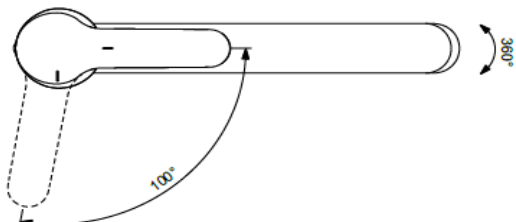

Description

Ceraflex kitchen mixer with rectangular spout, 40 mm ceramic disc cartridge, flow rate limiter (Click Technology), hot water limiter, Easy-fix, flexible hoses G3/8", chrome.

Ceraflex kitchen mixer with high tubular spout 200 mm, 40mm Click cartridge, hot water limiter, Easy - fix, aerator, flexible hoses G3/8", chrome.

Product

Article-No.

Kitchen mixer with high spout	BC135AA
Kitchen mixer with high tubular spout	B1727AA

Finishes

AA Chrome

BC135..

B1727..