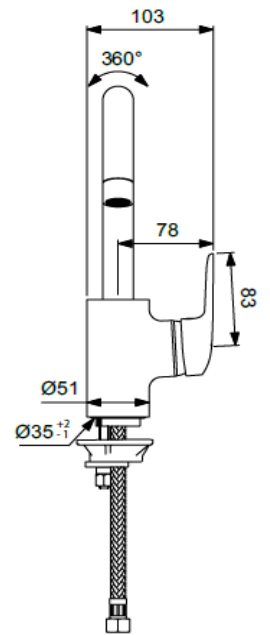

Description

Ceraflex kitchen mixer with rectangular spout, 40 mm ceramic disc cartridge, flow rate limiter (Click Technology), hot water limiter, Easy-fix, flexible hoses G3/8", chrome.

Ceraflex kitchen mixer with high tubular spout 200 mm, 40mm Click cartridge, hot water limiter, Easy - fix, aerator, flexible hoses G3/8", chrome.

Product

Article-No.

Kitchen mixer with high spout	BC135AA
Kitchen mixer with high tubular spout	B1727AA

Finishes

AA Chrome

BC135..

B1727..