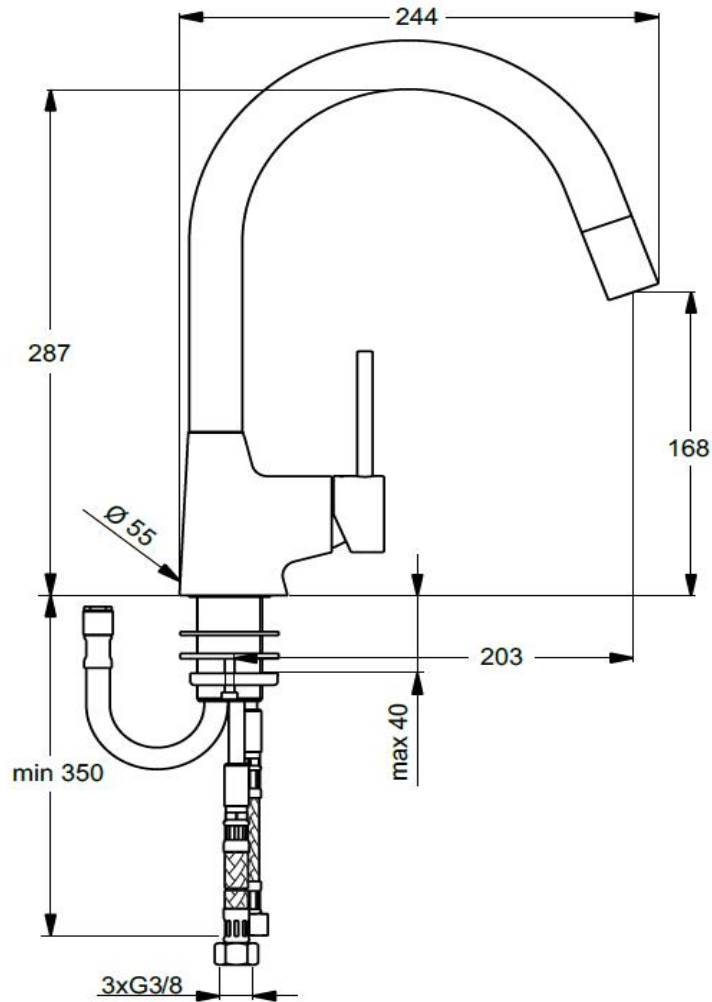

Description

Nora kitchen mixer high spout pull - down spray, with 35 mm ceramic disc cartridge, hot water limiter, swivelling spout 120° with 200 mm projection, metal handle, Easy fix, flexible hoses G3/8" and check valve, chrome

Product

Kitchen mixer high spout with pull-down spray

Article-No.

B9330AA

Finishes

AA Chrome

Kitchen Fittings