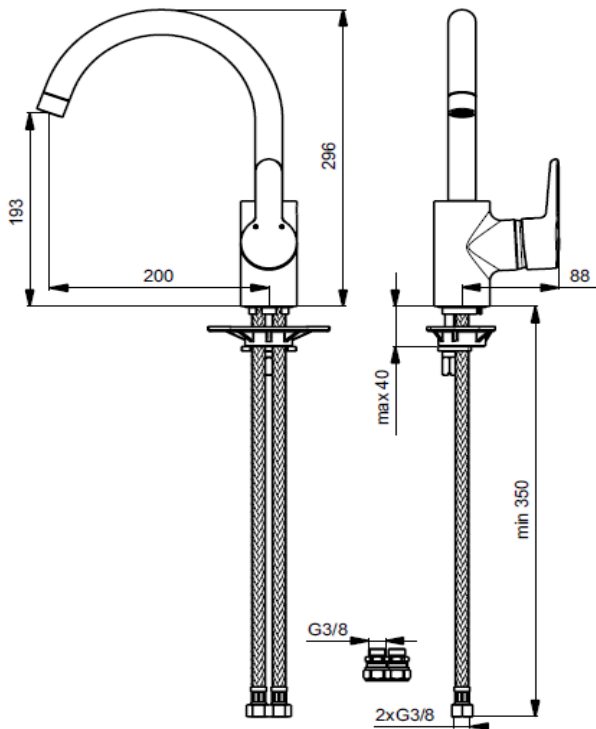

Description

Connect kitchen mixer cast spout with 47 mm Click cartridge with hot temperature limiter, flexible hoses G3/8", cascade aerator M24x1, Easy-fix, centering and sealing ring, foot ring, chrome

Connect kitchen mixer with high tubular spout R200 (turnable), with 47 mm Click cartridge with hot temperature limiter, flexible hoses SPX G3/8", cascade aerator M24x1, Easy-fix, centering and sealing ring, foot ring, chrome

Alternative product

You can obtain a **maximum 5lt/min flow rate** with one extra component. Specifically:
 Connect kitchen mixer cast spout with a **maximum 5lt/min flow rate**, with 47 mm Click cartridge with hot temperature limiter, flexible hoses SPX G3/8", cascade aerator M24x1, Easy-fix, centering and sealing ring, foot ring, chrome. **Necessary codes to order: B9931AA (kitchen mixer) and B960754AA (regulator).**

Recommended equipment

Aerator/regulator that provides a **maximum 5lt/min flow rate.**

Aerator/regulator that provides a **maximum 6lt/min flow rate.**

Product	Article-No.
Kitchen mixer cast spout	B9931AA
Kitchen mixer with tubular spout R200	B9932AA
Recommended equipment	
Regulator 5lt/min	B960754AA