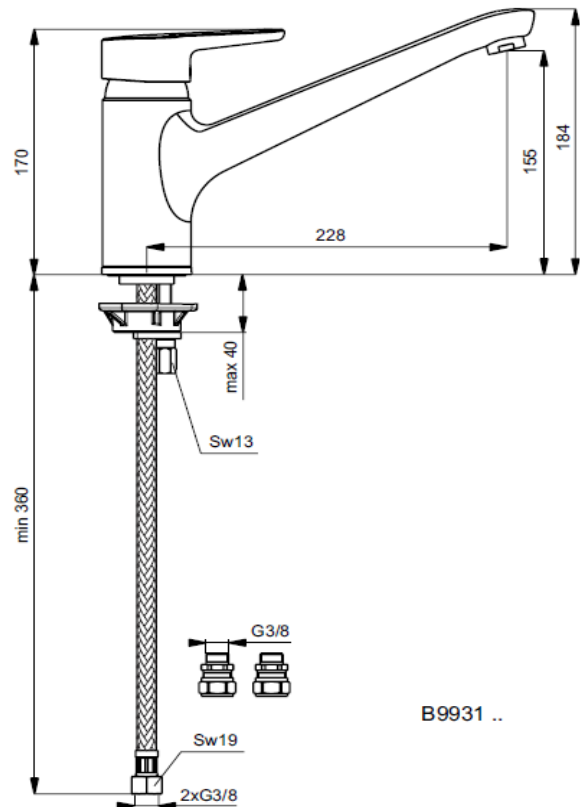

Description

Connect kitchen mixer cast spout with 47 mm Click cartridge with hot temperature limiter, flexible hoses G3/8", cascade aerator M24x1, Easy-fix, centering and sealing ring, foot ring, chrome

Connect kitchen mixer with high tubular spout R200 (turnable), with 47 mm Click cartridge with hot temperature limiter, flexible hoses SPX G3/8", cascade aerator M24x1, Easy-fix, centering and sealing ring, foot ring, chrome

Alternative product

You can obtain a **maximum 5lt/min flow rate** with one extra component. Specifically:
Connect kitchen mixer cast spout with a **maximum 5lt/min flow rate**, with 47 mm Click cartridge with hot temperature limiter, flexible hoses SPX G3/8", cascade aerator M24x1, Easy-fix, centering and sealing ring, foot ring, chrome. **Necessary codes to order: B9931AA (kitchen mixer) and B960754AA (regulator).**

Recommended equipment

Aerator/regulator that provides a **maximum 5lt/min flow rate.**

Aerator/regulator that provides a **maximum 6lt/min flow rate.**

Product	Article-No.
Kitchen mixer cast spout	B9931AA
Kitchen mixer with tubular spout R200	B9932AA
Recommended equipment	
Regulator 5lt/min	B960754AA

B9931 ..