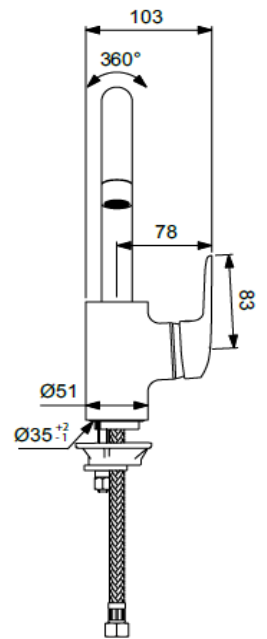

**Description**

Ceraflex kitchen mixer with rectangular spout, 40 mm ceramic disc cartridge, flow rate limiter (Click Technology), hot water limiter, Easy-fix, flexible hoses G3/8", chrome.

Ceraflex kitchen mixer with high tubular spout 200 mm, 40mm Click cartridge, hot water limiter, Easy - fix, aerator, flexible hoses G3/8", chrome.

**Product**

**Article-No.**

Kitchen mixer with high spout	BC135AA
Kitchen mixer with high tubular spout	B1727AA

**Finishes**

AA Chrome

BC135..

B1727..