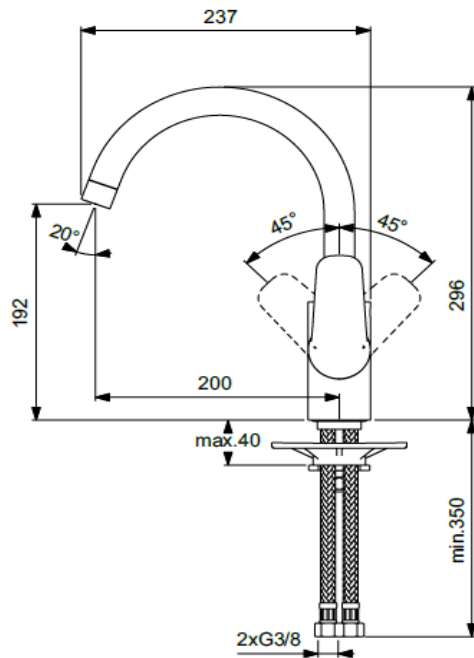

**Description**

Ceraflex kitchen mixer with rectangular spout, 40 mm ceramic disc cartridge, flow rate limiter (Click Technology), hot water limiter, Easy-fix, flexible hoses G3/8", chrome.

Ceraflex kitchen mixer with high tubular spout 200 mm, 40mm Click cartridge, hot water limiter, Easy - fix, aerator, flexible hoses G3/8", chrome.

**Product**

**Article-No.**

Kitchen mixer with high spout	BC135AA
Kitchen mixer with high tubular spout	B1727AA

**Finishes**

AA Chrome

BC135..

B1727..