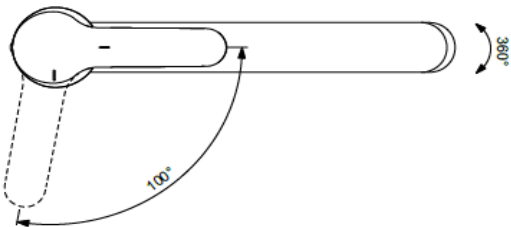

**Description**

Ceraflex kitchen mixer with rectangular spout, 40 mm ceramic disc cartridge, flow rate limiter (Click Technology), hot water limiter, Easy-fix, flexible hoses G3/8", chrome.

Ceraflex kitchen mixer with high tubular spout 200 mm, 40mm Click cartridge, hot water limiter, Easy - fix, aerator, flexible hoses G3/8", chrome.

**Product**

**Article-No.**

Kitchen mixer with high spout	BC135AA
Kitchen mixer with high tubular spout	B1727AA

**Finishes**

AA Chrome

BC135..

B1727..