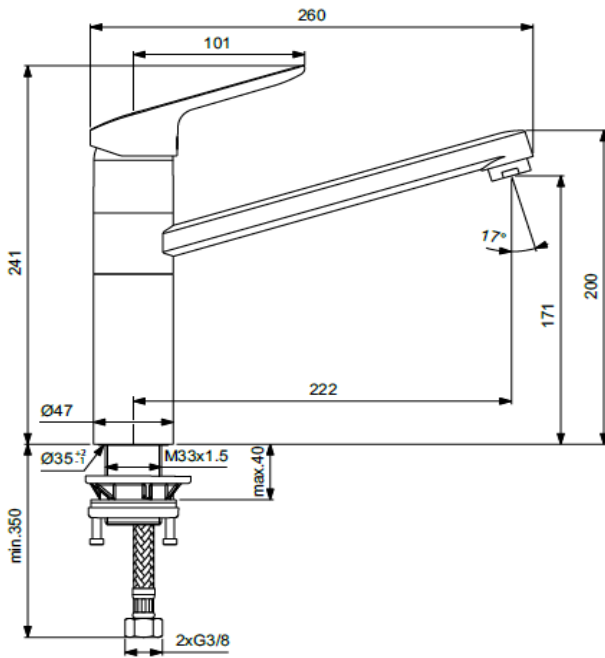

**Description**

Ceraflex kitchen mixer with rectangular spout, 40 mm ceramic disc cartridge, flow rate limiter (Click Technology), hot water limiter, Easy-fix, flexible hoses G3/8", chrome.

Ceraflex kitchen mixer with high tubular spout 200 mm, 40mm Click cartridge, hot water limiter, Easy - fix, aerator, flexible hoses G3/8", chrome.

**Product**

**Article-No.**

Kitchen mixer with high spout	BC135AA
Kitchen mixer with high tubular spout	B1727AA

**Finishes**

AA Chrome

BC135..

B1727..