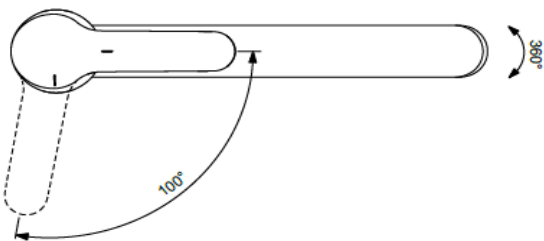

**Description**

Ceraflex kitchen mixer cast spout with 40 mm ceramic disc cartridge, flow rate limiter 50% (Click Technology), hot water limiter, Easy-fix, flexible hoses G3/8", chrome.

Ceraflex kitchen mixer cast spout pull-out spray, with 40 mm ceramic disc cartridge, flow rate limiter 50% (Click Technology), hot water limiter, Easy-fix, flexible hoses G3/8", chrome.

**Product**

Kitchen mixer cast spout  
 Kitchen mixer cast spout pull-out spray

**Article-No.**

BC129AA  
 BC143AA

**Finishes**

AA Chrome

BC129..

BC143..