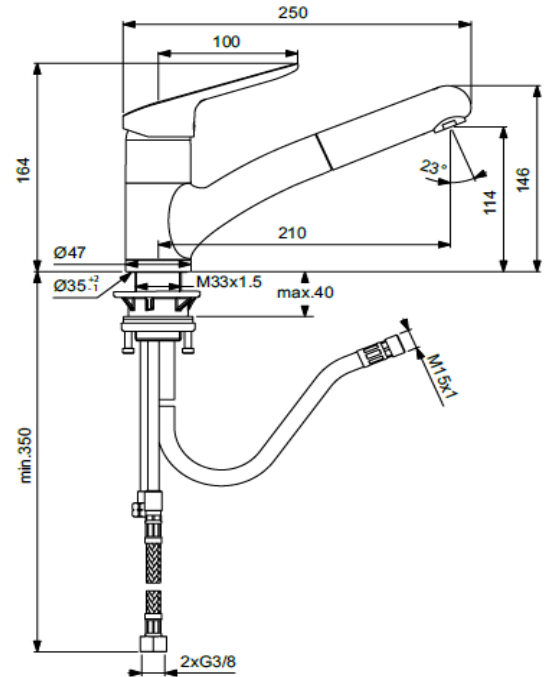

**Description**

Ceraflex kitchen mixer cast spout with 40 mm ceramic disc cartridge, flow rate limiter 50% (Click Technology), hot water limiter, Easy-fix, flexible hoses G3/8", chrome.

Ceraflex kitchen mixer cast spout pull-out spray, with 40 mm ceramic disc cartridge, flow rate limiter 50% (Click Technology), hot water limiter, Easy-fix, flexible hoses G3/8", chrome.

**Product**

Kitchen mixer cast spout  
 Kitchen mixer cast spout pull-out spray

**Article-No.**

BC129AA  
 BC143AA

**Finishes**

AA Chrome

BC129..

BC143..