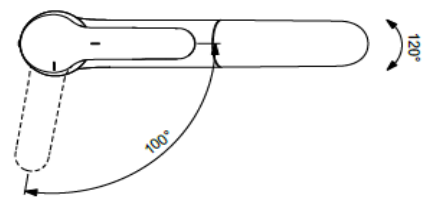

**Description**

Ceraflex kitchen mixer cast spout with 40 mm ceramic disc cartridge, flow rate limiter 50% (Click Technology), hot water limiter, Easy-fix, flexible hoses G3/8", chrome.

Ceraflex kitchen mixer cast spout pull-out spray, with 40 mm ceramic disc cartridge, flow rate limiter 50% (Click Technology), hot water limiter, Easy-fix, flexible hoses G3/8", chrome.

**Product**

Kitchen mixer cast spout  
 Kitchen mixer cast spout pull-out spray

**Article-No.**

BC129AA  
 BC143AA

**Finishes**

AA Chrome

BC129..

BC143..