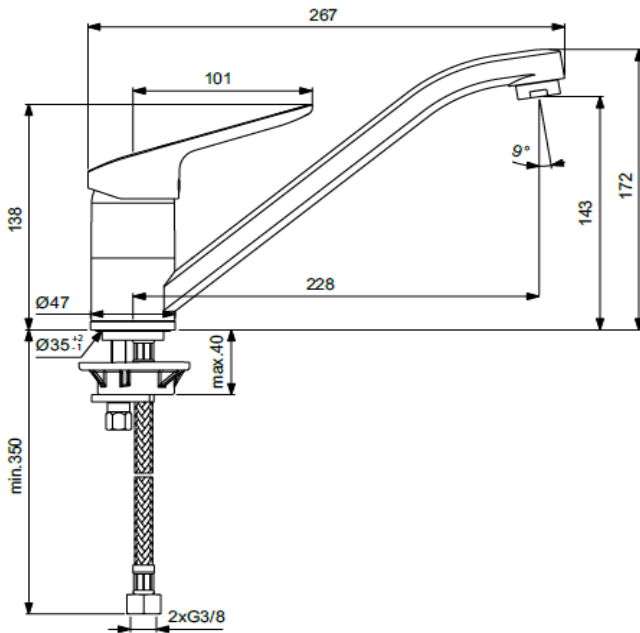

**Description**

Ceraflex kitchen mixer cast spout with 40 mm ceramic disc cartridge, flow rate limiter 50% (Click Technology), hot water limiter, Easy-fix, flexible hoses G3/8", chrome.

Ceraflex kitchen mixer cast spout pull-out spray, with 40 mm ceramic disc cartridge, flow rate limiter 50% (Click Technology), hot water limiter, Easy-fix, flexible hoses G3/8", chrome.

**Product**

Kitchen mixer cast spout  
 Kitchen mixer cast spout pull-out spray

**Article-No.**

BC129AA  
 BC143AA

**Finishes**

AA Chrome

BC129..

BC143..

Kitchen Fittings