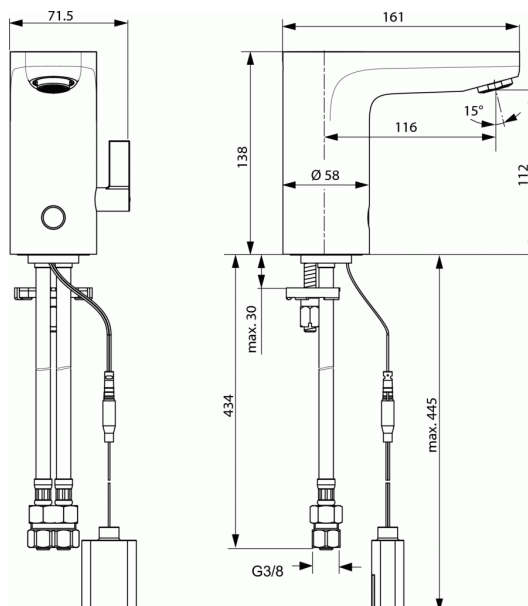

### One-hole basin mixer with handle and with battery

#### One-hole basin mixer with handle and with battery

One-hole basin mixer with temp control (battery)

- Solenoid valve integrated in body
- Electronic sensor full basin functions
- Pre-mix handle with red and blue indices
- Flexible hoses G3/8" for water supply system connection
- Lead and nickel free waterways (BLUE technology)
- Aerator laminar 4,7 l/min
- Battery outside fitting (6V Lithium)
- Sensor cover for cleaning purposes
- Easy fix system for installation