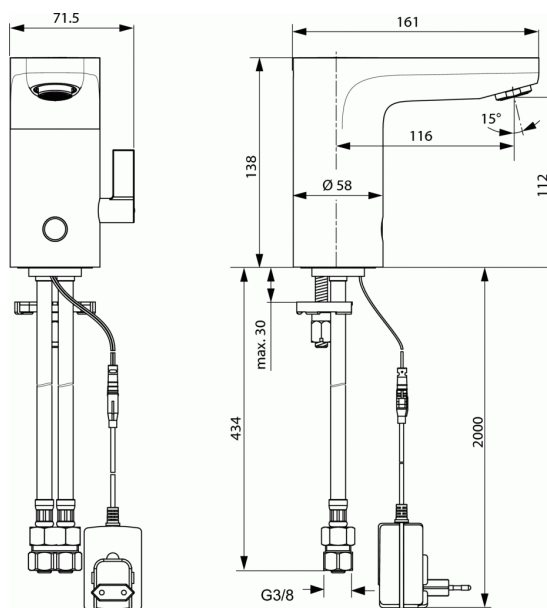

### One-hole basin mixer with handle, with mains supply 220 V

#### One-hole basin mixer with handle, with mains supply 220 V

One-hole basin mixer with temp control (MAINS)

- Solenoid valve integrated in body
- Electronic sensor full basin functions
- Pre-mix handle with red and blue indices
- Flexible hoses G3/8" for water supply system connection
- Lead and nickel free waterways (BLUE technology)
- Aerator laminar 4,7 l/min
- Mains plug in adapter, 2m cable
- Sensor cover for cleaning purposes
- Easy fix system for installation