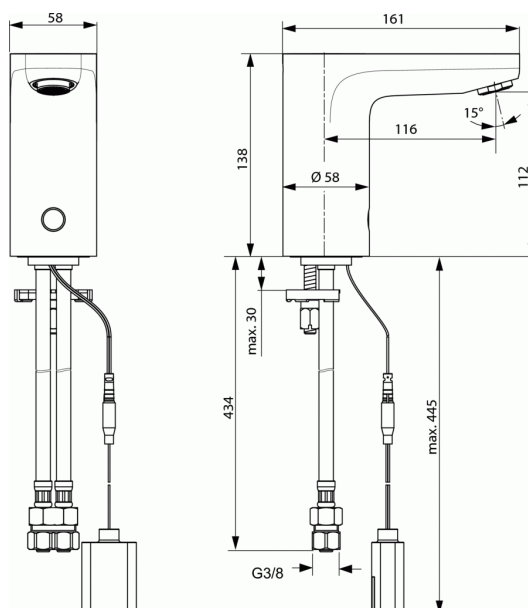

## One-hole electronic basin spout without handle, with battery

### One-hole electronic basin spout without handle, with battery

One-hole electronic basin spout without temp control (battery)

- Solenoid valve integrated in body
- Electronic sensor full basin functions
- Flexible hoses G3/8" for water supply system connection
- Lead and nickel free waterways (BLUE technology)
- Aerator laminar 4,7 l/min
- Battery outside fitting (6V Lithium)
- Sensor cover for cleaning purposes
- Easy fix system for installation
- Product is only for use in high pressure systems (min. 0,5 bar)