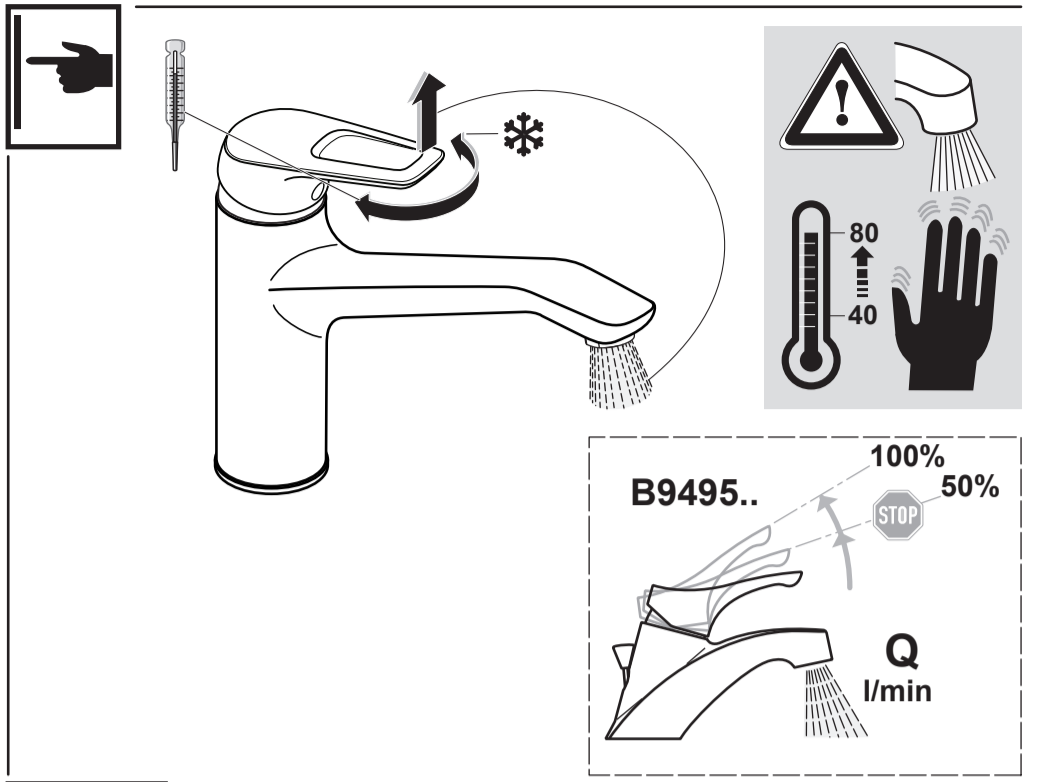

CERAMIX BLUE

B 9495 .. B 9612 ..

0116 / A 866 400
 (+ A 865 612)
 Made in Germany

Ideal Standard International NV
 Corporate Village - Gent Building
 Da Vincilaan 2
 1935 Zaventem
 Belgium

www.idealstandardinternational.com