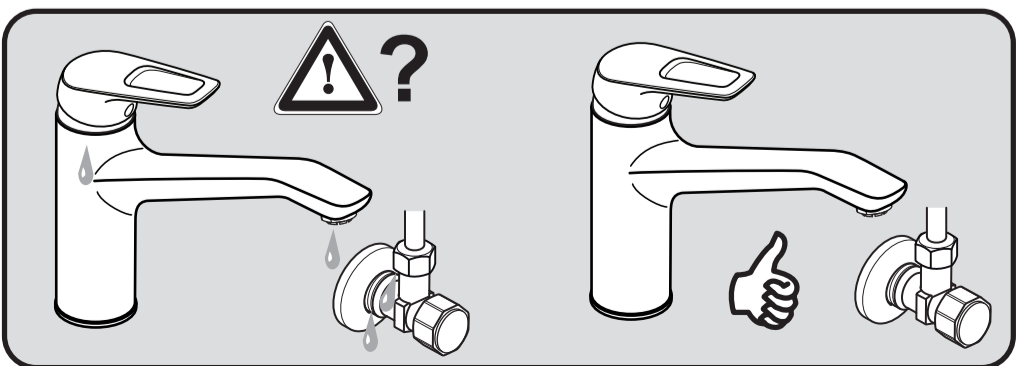

CERAMIX BLUE

B 9495 .. B 9612 ..

0116 / A 866 400
 (+ A 865 612)
 Made in Germany

Ideal Standard International NV
 Corporate Village - Gent Building
 Da Vincilaan 2
 1935 Zaventem
 Belgium

www.idealstandardinternational.com