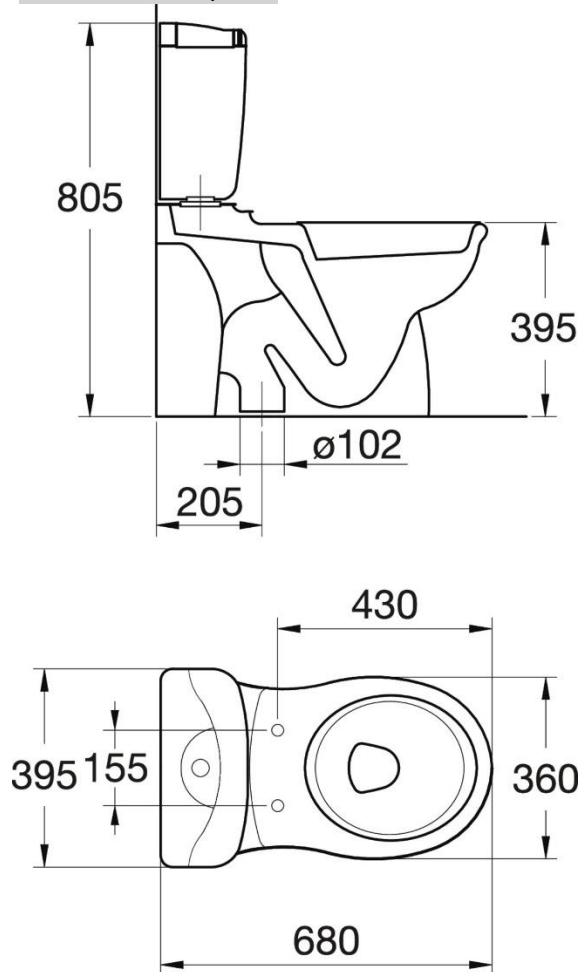

Product Description

Created to adapt with your bathroom area

San Remo...a new bathroom range, that makes its mark all over the world. The San Remo range, has been created to adapt to your bathroom area, whatever its size, or style. Clear-cut lines, uncluttered design and style, distinguish the San Remo line, permitting it to harmoniously complement your preferences!