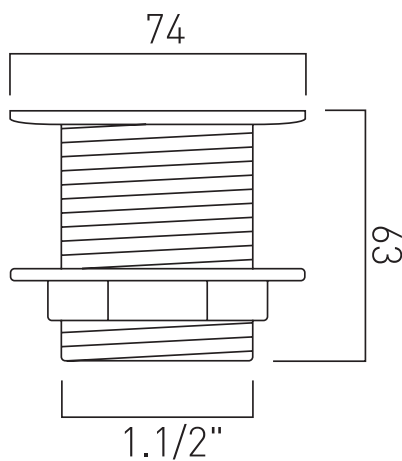

SPECIFICATION SHEET

PRODUCT CODE: PEX-451TK-C/P

DESCRIPTION:

brass top kleen
shower tray waste

FINISH: Chrome

standard packing details	
item weight (kg)	0.279
inner box contains	1
box weight (kg)	0.298
outer carton contains	50
carton weight (kg)	16
full pallet contains	1800
pallet weight (kg)	591