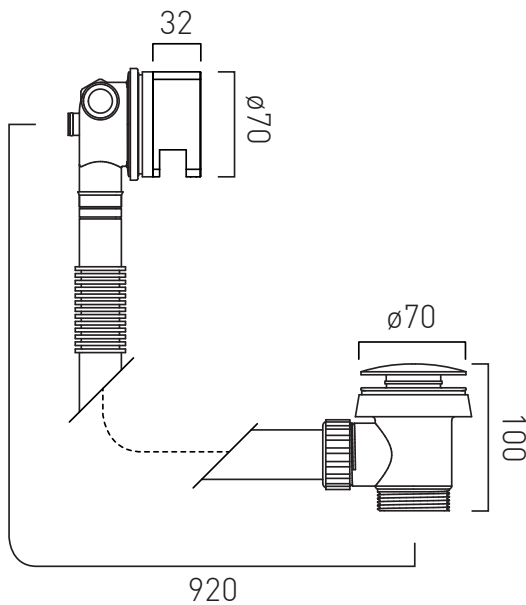

SPECIFICATION SHEET

PRODUCT CODE: WG-81389/SQ-C/P

DESCRIPTION:

square bath filler waste overflow
with clic-clac operated waste 1.1/2"

FINISH: Chrome

standard packing details

item weight (kg)	1.62
inner box contains box weight (kg)	1 1.9
outer carton contains carton weight (kg)	10 18.5
full pallet contains pallet weight (kg)	80 173